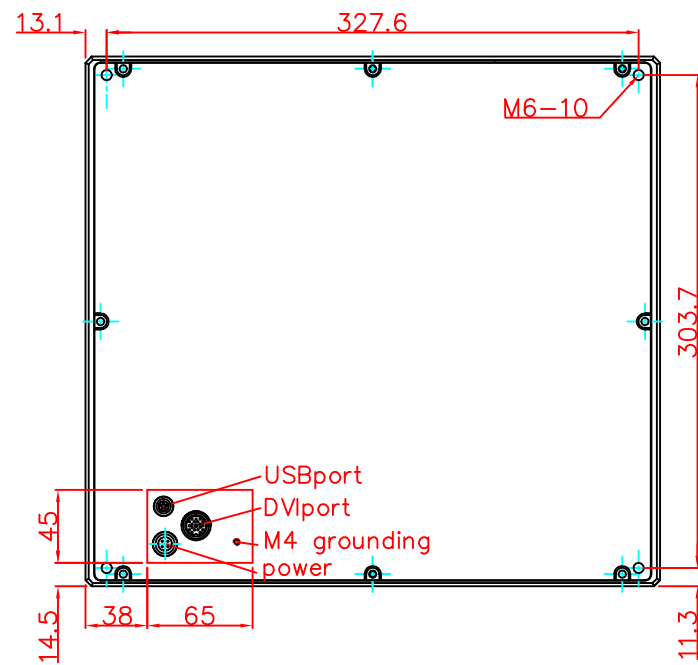

CP7901-0001

main dimensions and
fixing points

rear view

right view

front view

dimensions in mm