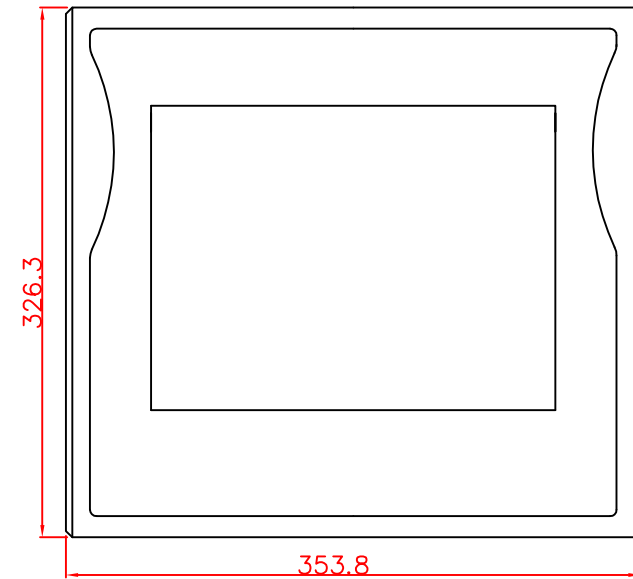

CP7901-0001

main dimensions and
fixing points

rear view

right view

front view

dimensions in mm