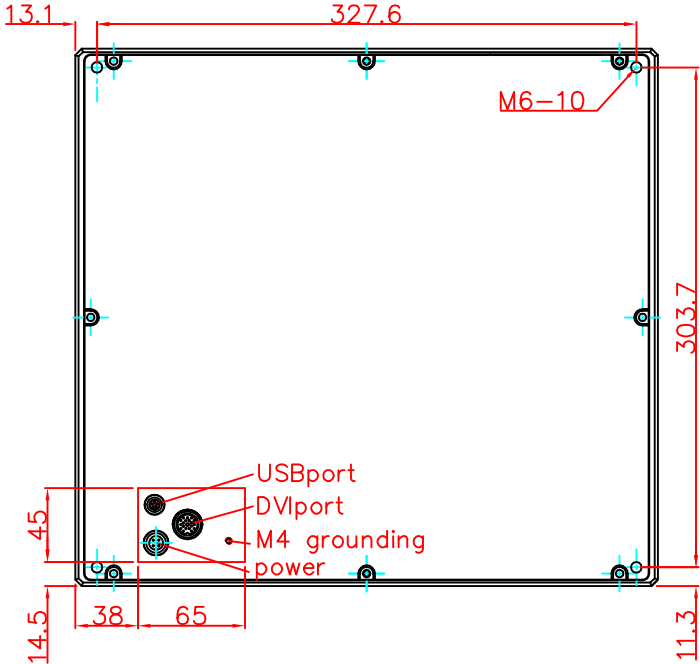

CP7901-0000

main dimensions and
fixing points

rear view

right view

front view

dimensions in mm