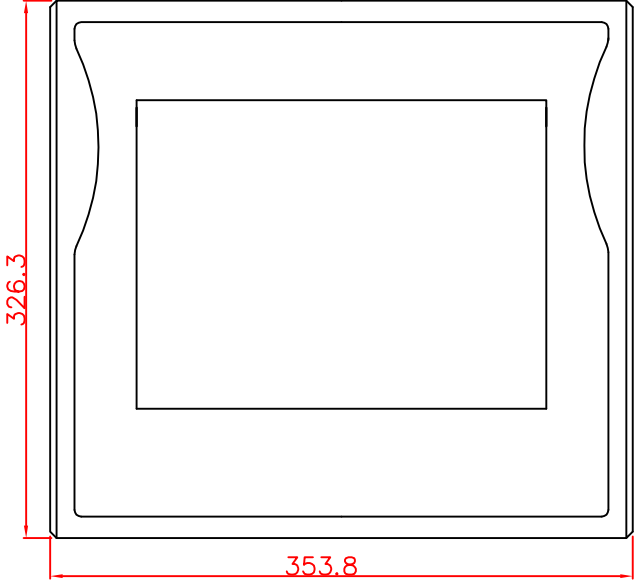

CP7901-0000

main dimensions and
fixing points

rear view

right view

front view

dimensions in mm