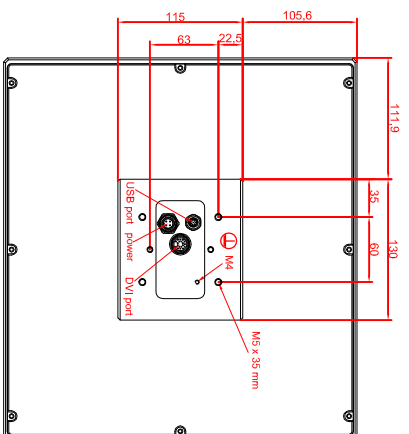

front view

left view

rear view

CP7901-0000-M235  
 connection-console  
 Ritlal CP6508.020  
 Ritlal CP6501.170

main dimensions and  
 fixing points

front view

left view

rear view