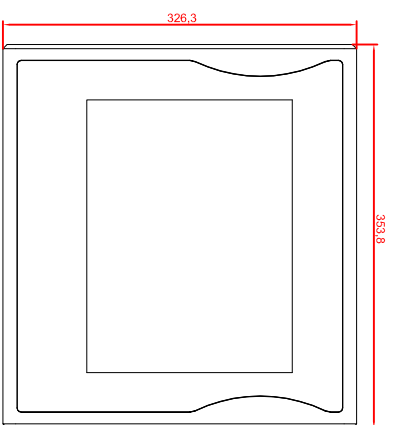

front view

left view

rear view

CP7901-0000-M235  
 connection-console  
 Ritlal CP6508.020  
 Ritlal CP6501.170

main dimensions and  
 fixing points

front view

left view

rear view