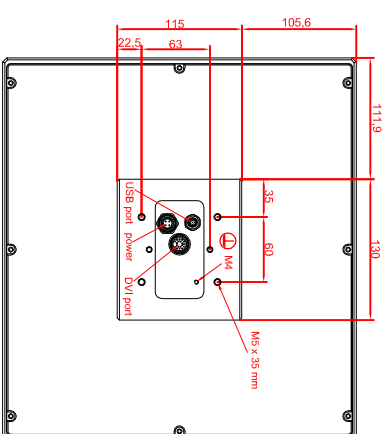

front view

left view

rear view

CP7901-0000-M235  
 connection-console  
 Ritlal CP6508.020  
 Ritlal CP6501.170

main dimensions and  
 fixing points

front view

left view

rear view