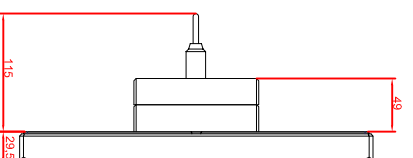

front view

left view

rear view

CP7901-0000-M235  
 connection-console  
 Ritlal CP6508.020  
 Ritlal CP6501.170

main dimensions and  
 fixing points

front view

left view

rear view