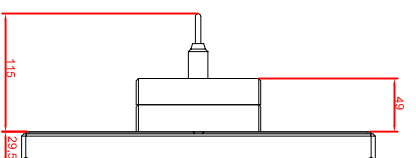

front view

left view

rear view

CP7901-0000-M235  
 connection-console  
 Ritlal CP6508.020  
 Ritlal CP6501.170

main dimensions and  
 fixing points

front view

left view

rear view