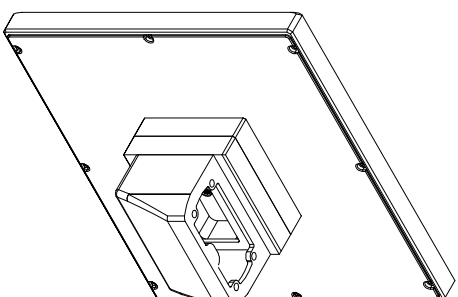

front view

left view

rear view

CP7901-0000-M235  
 connection-console  
 Ritlal CP6508.020  
 Ritlal CP6501.170

main dimensions and  
 fixing points

front view

left view

rear view