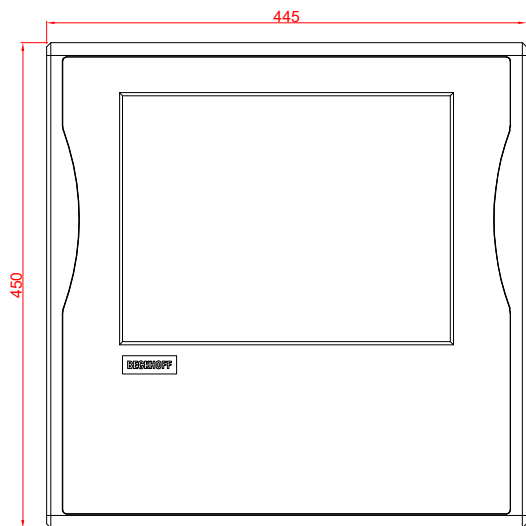

front view

side view

rear view

CP7842-0001
with
C9900-M235

connection-console
Rittal CP6206.490
Rittal CP6508.020

main dimensions and
fixing points

front view

side view

rear view