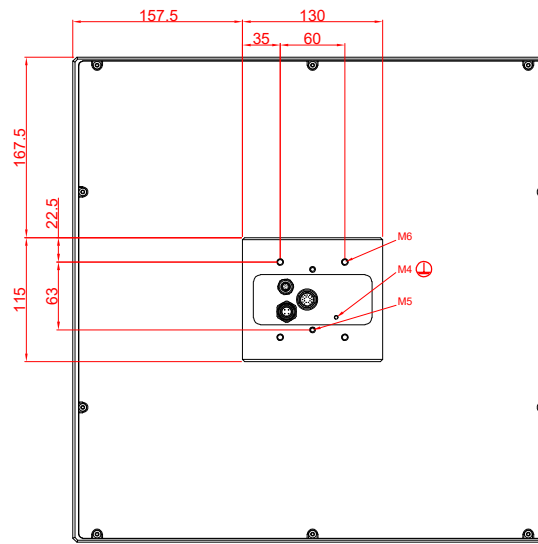

front view

side view

rear view

CP7842-0001
with
C9900-M235

connection-console
Rittal CP6206.490
Rittal CP6508.020

main dimensions and
fixing points

front view

side view

rear view