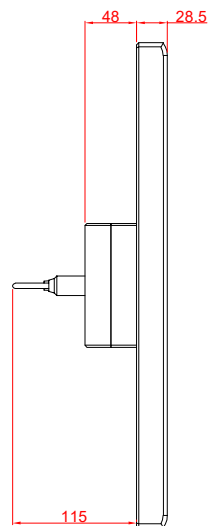

front view

side view

rear view

CP7842-0001
with
C9900-M235

connection-console
Rittal CP6206.490
Rittal CP6508.020

main dimensions and
fixing points

front view

side view

rear view