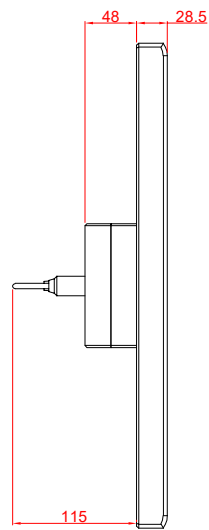

front view

side view

rear view

CP7842-0001
with
C9900-M235

connection-console
Rittal CP6206.490
Rittal CP6508.020

main dimensions and
fixing points

front view

side view

rear view