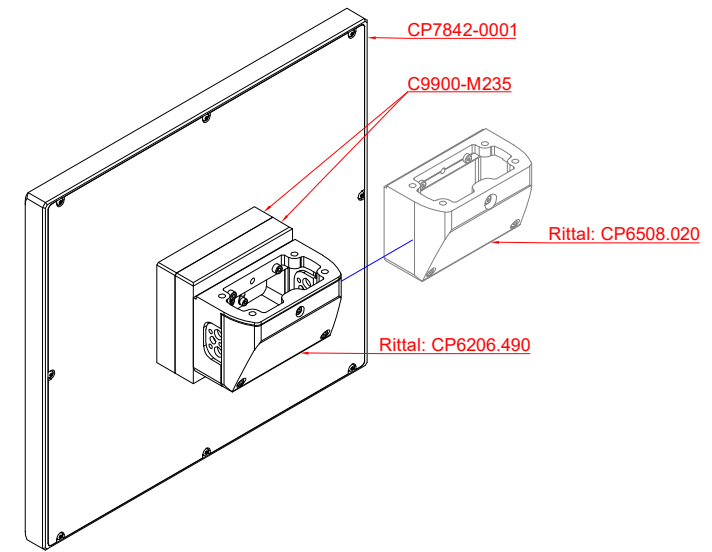

front view

side view

rear view

CP7842-0001
with
C9900-M235

connection-console
Rittal CP6206.490
Rittal CP6508.020

main dimensions and
fixing points

front view

side view

rear view