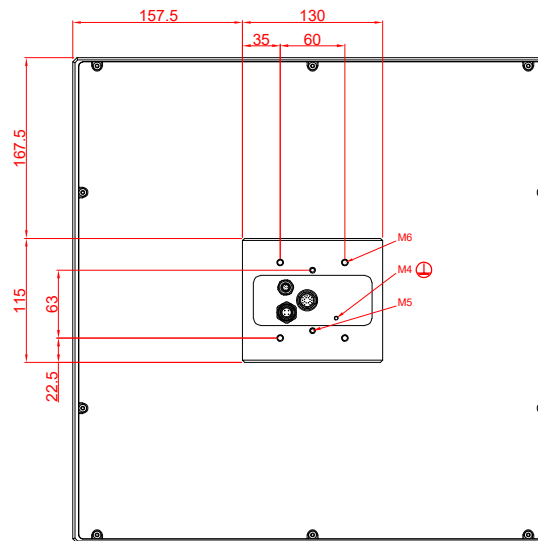

front view

side view

rear view

CP7842-0001
with
C9900-M235

connection-console
Rittal CP6206.490
Rittal CP6508.020

main dimensions and
fixing points

front view

side view

rear view