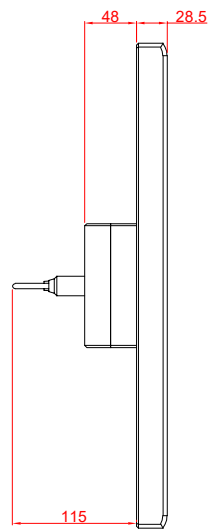

front view

side view

rear view

CP7842-0000
with
C9900-M235

connection-console
Rittal CP6206.490
Rittal CP6508.020

main dimensions and
fixing points

front view

side view

rear view