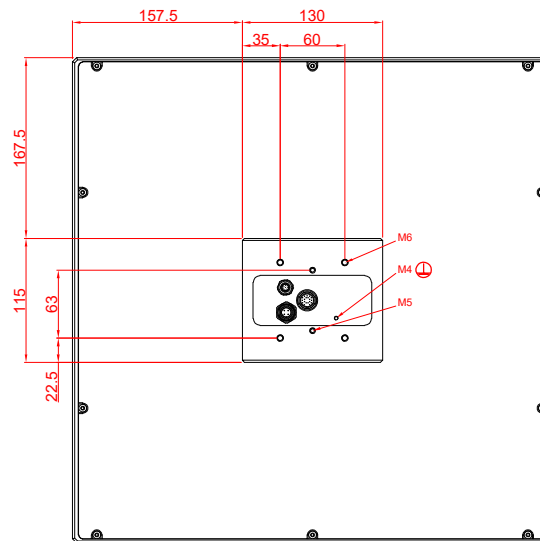

front view

side view

rear view

CP7842-0000
with
C9900-M235

connection-console
Rittal CP6206.490
Rittal CP6508.020

main dimensions and
fixing points

front view

side view

rear view