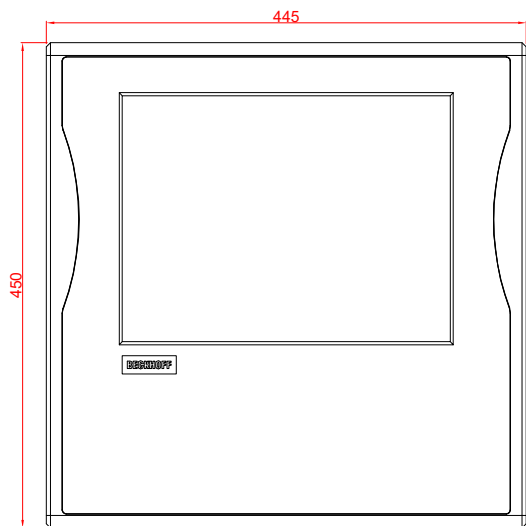

front view

side view

rear view

CP7842-0000
with
C9900-M235

connection-console
Rittal CP6206.490
Rittal CP6508.020

main dimensions and
fixing points

front view

side view

rear view