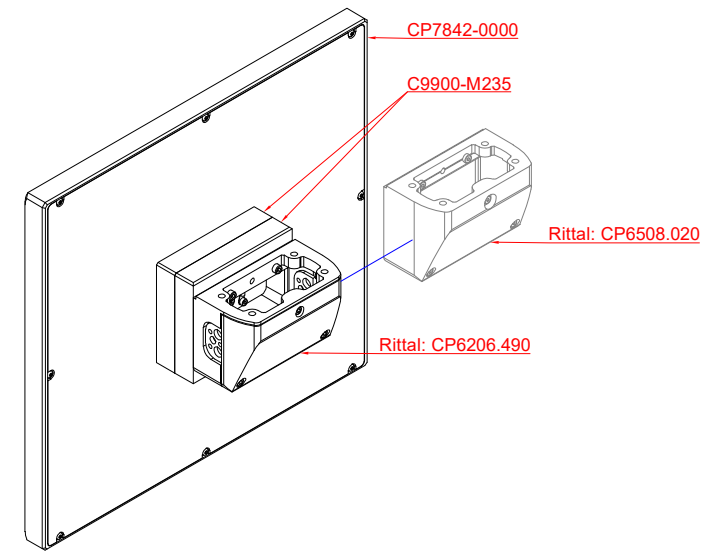

front view

side view

rear view

CP7842-0000
with
C9900-M235

connection-console
Rittal CP6206.490
Rittal CP6508.020

main dimensions and
fixing points

front view

side view

rear view