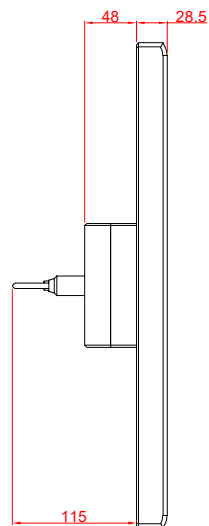

front view

side view

rear view

CP7842-0000
with
C9900-M235

connection-console
Rittal CP6206.490
Rittal CP6508.020

main dimensions and
fixing points

front view

side view

rear view