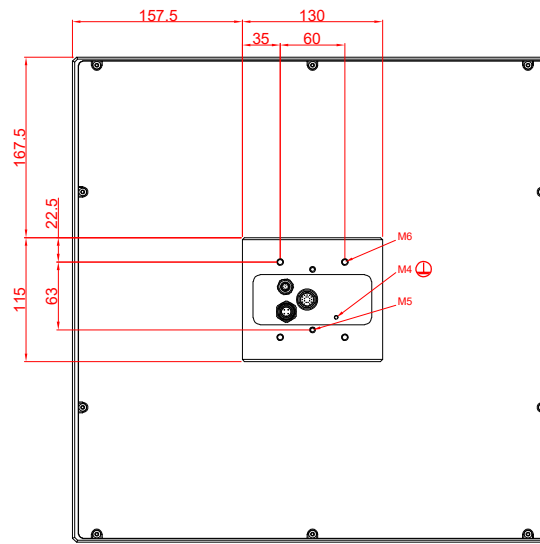

front view

side view

rear view

CP7842-0000
with
C9900-M235

connection-console
Rittal CP6206.490
Rittal CP6508.020

main dimensions and
fixing points

front view

side view

rear view