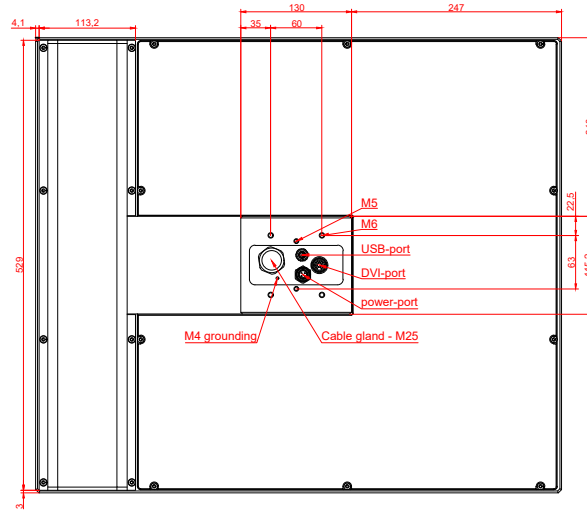

CP7833-0002
with
C9900-E799
C9900-M205

connection-console (by customer)
Rittal CP6206.490
Rittal CP6508.020

main dimensions and fixing points

front view

side view

rear view

mounting arm adapter from top

rear view

mounting arm adapter from bottom