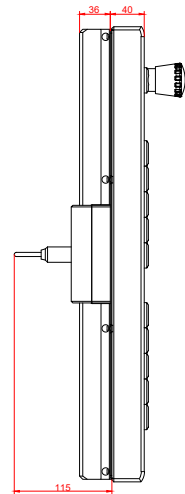

CP7833-0002
with
C9900-E799
C9900-M205

connection-console (by customer)
Rittal CP6206.490
Rittal CP6508.020

main dimensions and fixing points

front view

side view

rear view

mounting arm adapter from top

rear view

mounting arm adapter from bottom