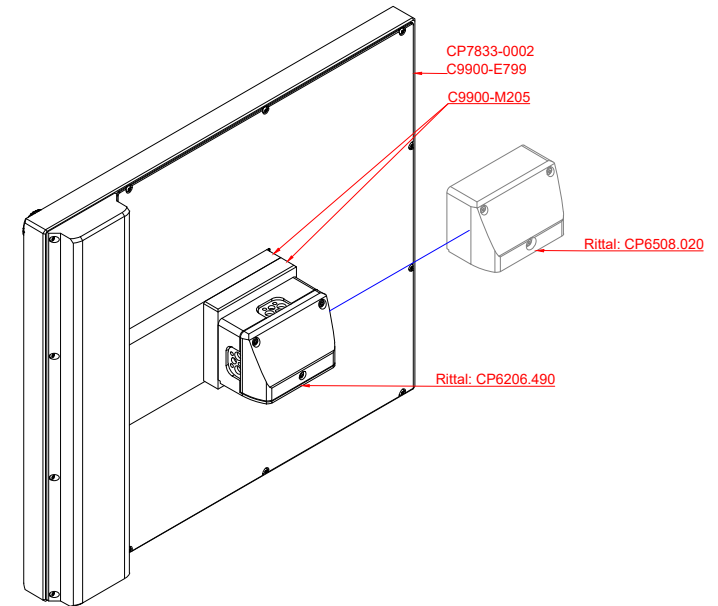

CP7833-0002
with
C9900-E799
C9900-M205

connection-console (by customer)
Rittal CP6206.490
Rittal CP6508.020

main dimensions and fixing points

front view

side view

rear view

mounting arm adapter from top

rear view

mounting arm adapter from bottom