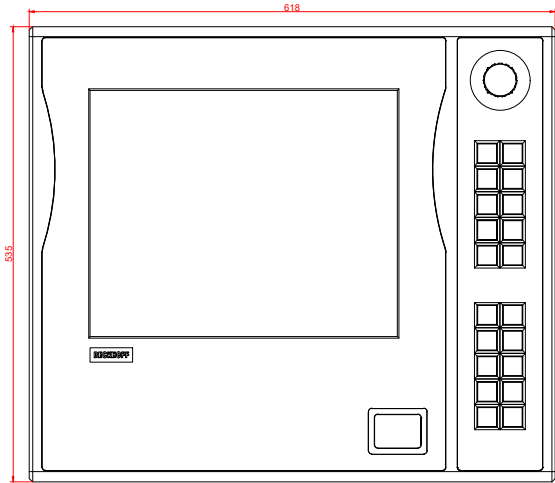

CP7833-0002
with
C9900-E799
C9900-M205

connection-console (by customer)
Rittal CP6206.490
Rittal CP6508.020

main dimensions and fixing points

front view

side view

rear view

mounting arm adapter from top

rear view

mounting arm adapter from bottom