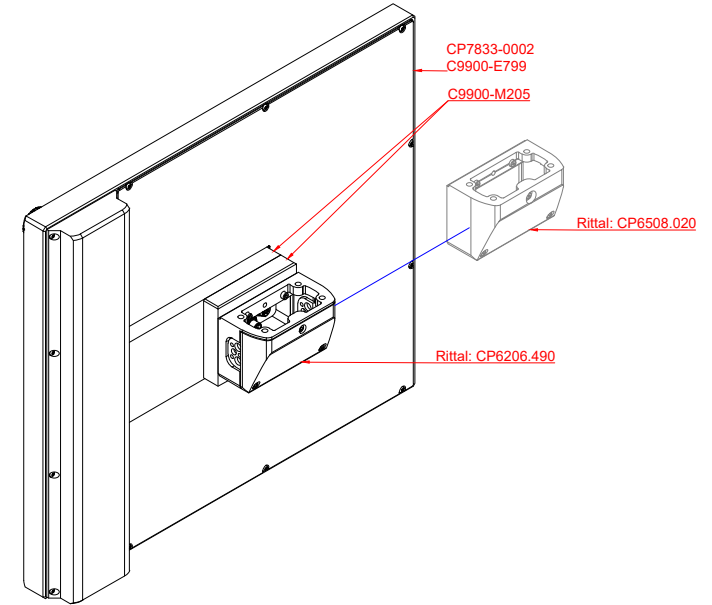

CP7833-0002
with
C9900-E799
C9900-M205

connection-console (by customer)
Rittal CP6206.490
Rittal CP6508.020

main dimensions and fixing points

front view

side view

rear view

mounting arm adapter from top

rear view

mounting arm adapter from bottom