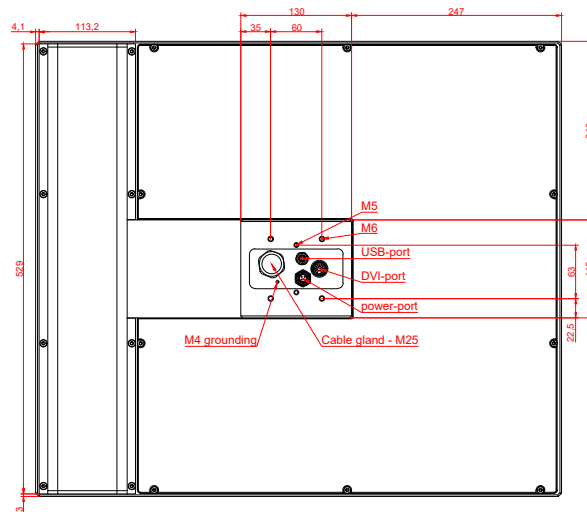

CP7833-0002
with
C9900-E799
C9900-M205

connection-console (by customer)
Rittal CP6206.490
Rittal CP6508.020

main dimensions and fixing points

front view

side view

rear view

mounting arm adapter from top

rear view

mounting arm adapter from bottom