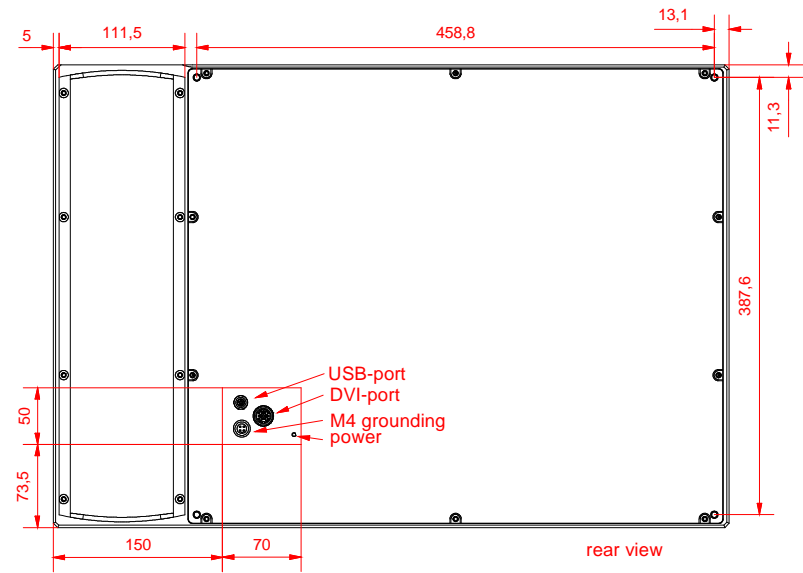

installation depth
dvi connectors

CP 7832 - 0001 - E771
main dimensions and
fixing points
dimensions in mm