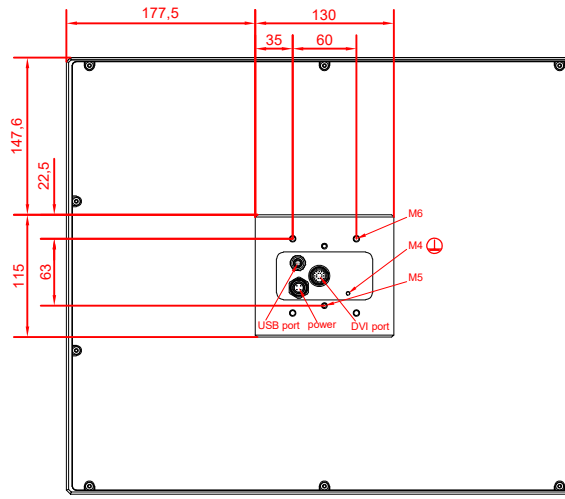

front view

CP7832-0000  
with  
C9900-M235

connection-console  
Rittal CP6206.490  
Rittal CP6508.020

main dimensions and  
fixing points

side view

rear view

front view

side view

rear view