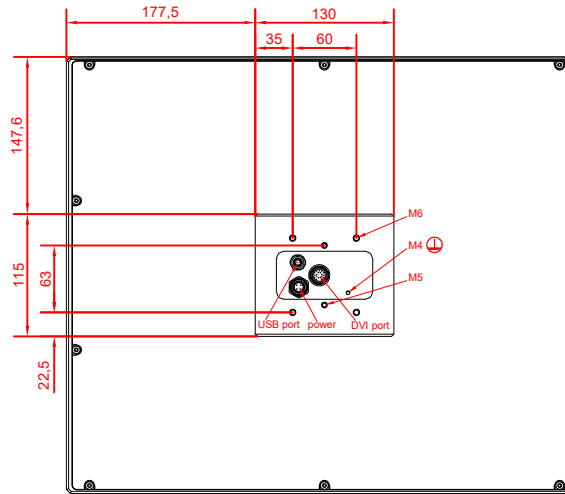

front view

CP7832-0000  
with  
C9900-M235

connection-console  
Rittal CP6206.490  
Rittal CP6508.020

main dimensions and  
fixing points

side view

rear view

front view

side view

rear view