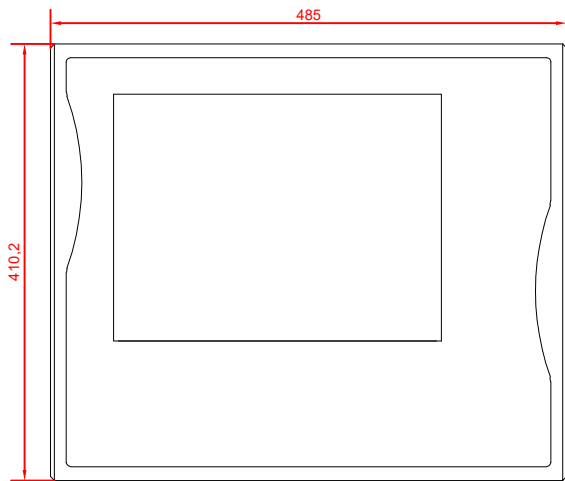

front view

CP7832-0000  
with  
C9900-M235

connection-console  
Rittal CP6206.490  
Rittal CP6508.020

main dimensions and  
fixing points

side view

rear view

front view

side view

rear view