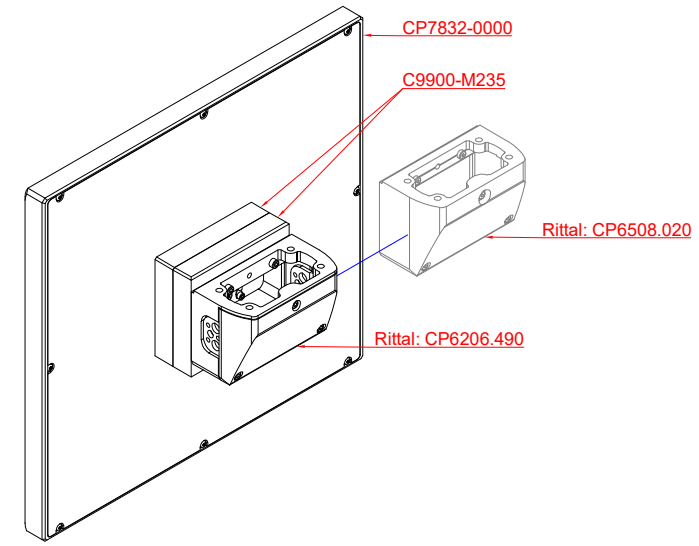

front view

CP7832-0000  
with  
C9900-M235

connection-console  
Rittal CP6206.490  
Rittal CP6508.020

main dimensions and  
fixing points

side view

rear view

front view

side view

rear view