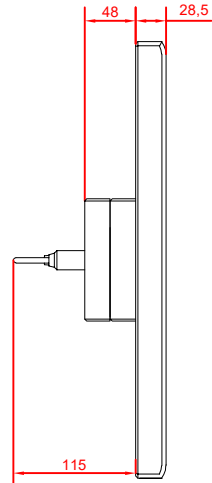

front view

CP7832-0000  
with  
C9900-M235

connection-console  
Rittal CP6206.490  
Rittal CP6508.020

main dimensions and  
fixing points

side view

rear view

front view

side view

rear view