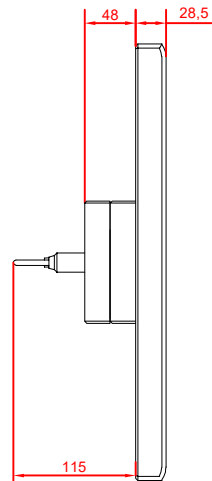

front view

CP7832-0000  
with  
C9900-M235

connection-console  
Rittal CP6206.490  
Rittal CP6508.020

main dimensions and  
fixing points

side view

rear view

front view

side view

rear view