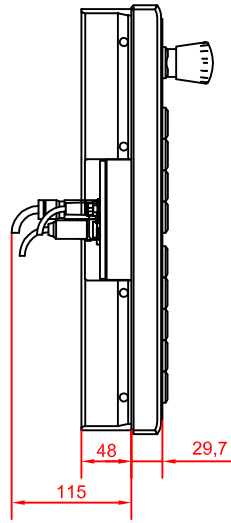

bottom view

front view

left view

rear view

CP7832-0000-E776  
arm adapter for  
Rolec - Tara - suspension adaption  
146.025.019

main dimensions and  
fixing points

dimensions in mm

149.025.014