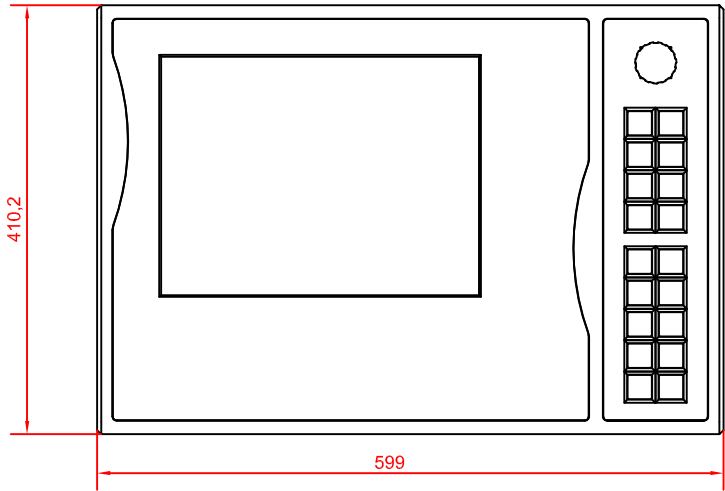

bottom view

front view

left view

rear view

CP7832-0000-E776  
arm adapter for  
Rolec - Tara - suspension adaption  
146.025.019

main dimensions and  
fixing points

dimensions in mm

149.025.014