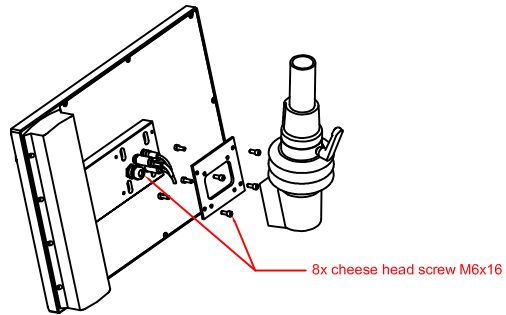

bottom view

front view

left view

rear view

CP7832-0000-E776  
arm adapter for  
Rolec - Tara - suspension adaption  
146.025.019

main dimensions and  
fixing points

dimensions in mm

149.025.014