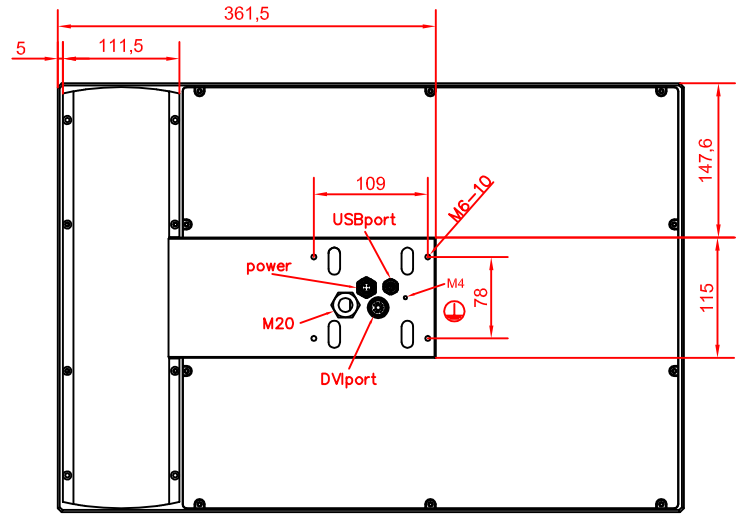

bottom view

front view

left view

rear view

CP7832-0000-E776  
arm adapter for  
Rolec - Tara - suspension adaption  
146.025.019

main dimensions and  
fixing points

dimensions in mm

149.025.014