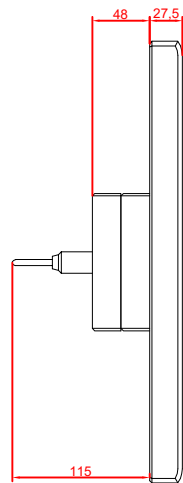

front view

side view

rear view

CP7831-0002  
with  
C9900-M235

connection-console  
Rittal CP6206.490  
Rittal CP6508.020

main dimensions and  
fixing points

front view

side view

rear view