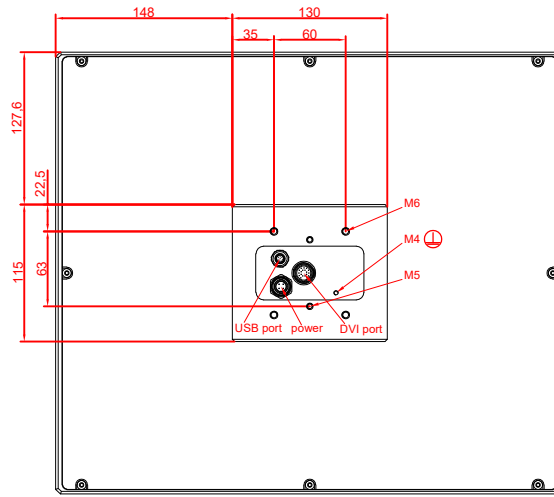

front view

side view

rear view

CP7831-0002  
with  
C9900-M235

connection-console  
Rittal CP6206.490  
Rittal CP6508.020

main dimensions and  
fixing points

front view

side view

rear view