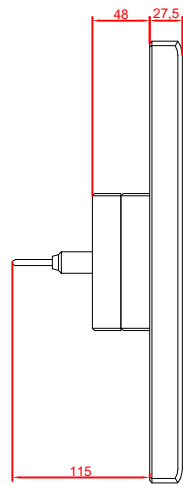

front view

side view

rear view

CP7831-0002  
with  
C9900-M235

connection-console  
Rittal CP6206.490  
Rittal CP6508.020

main dimensions and  
fixing points

front view

side view

rear view