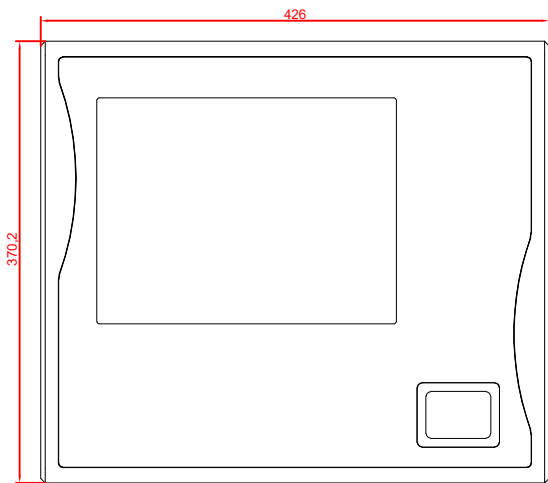

front view

side view

rear view

CP7831-0002  
with  
C9900-M235

connection-console  
Rittal CP6206.490  
Rittal CP6508.020

main dimensions and  
fixing points

front view

side view

rear view