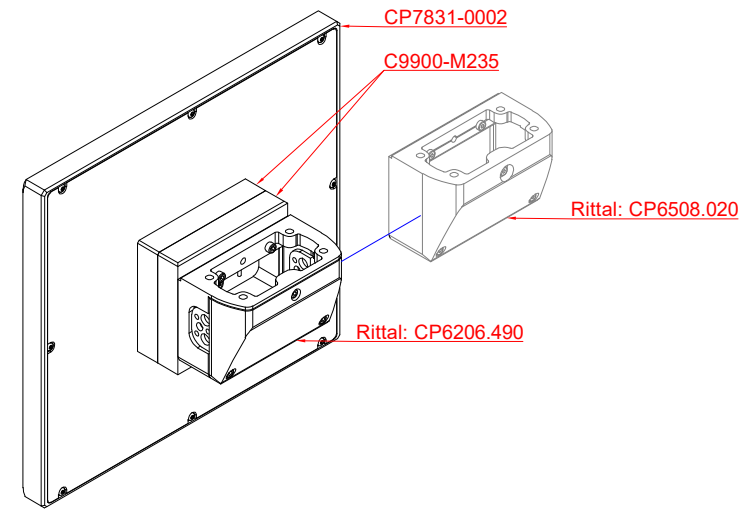

front view

side view

rear view

CP7831-0002  
with  
C9900-M235

connection-console  
Rittal CP6206.490  
Rittal CP6508.020

main dimensions and  
fixing points

front view

side view

rear view