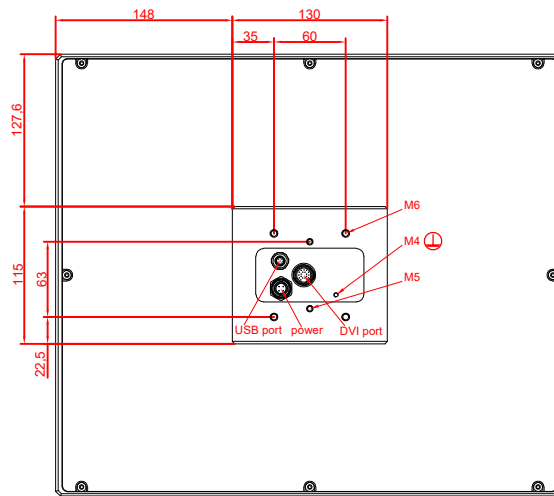

front view

side view

rear view

CP7831-0002  
with  
C9900-M235

connection-console  
Rittal CP6206.490  
Rittal CP6508.020

main dimensions and  
fixing points

front view

side view

rear view