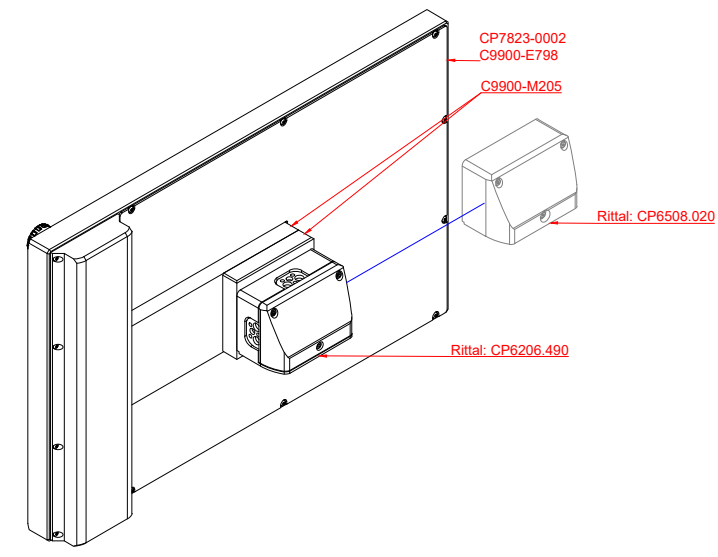

CP7823-0002
with
C9900-E798
C9900-M205

connection-console (by customer)
Rittal CP6206.490
Rittal CP6508.020

main dimensions and fixing points

front view

side view

rear view

rear view

mounting arm adapter from top

mounting arm adapter from bottom