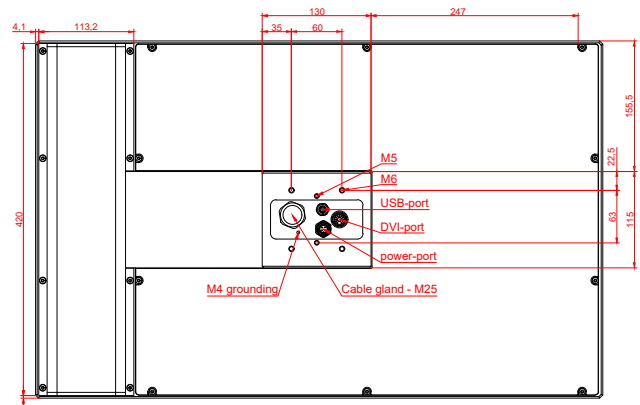

CP7823-0002
with
C9900-E798
C9900-M205

connection-console (by customer)
Rittal CP6206.490
Rittal CP6508.020

main dimensions and fixing points

front view

side view

rear view

rear view

mounting arm adapter from top

mounting arm adapter from bottom