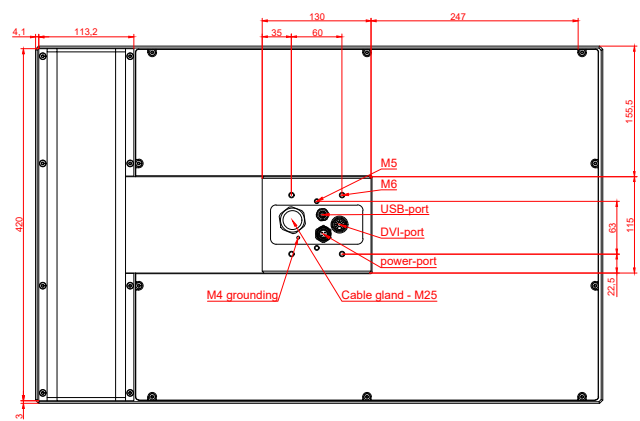

CP7823-0002
with
C9900-E798
C9900-M205

connection-console (by customer)
Rittal CP6206.490
Rittal CP6508.020

main dimensions and fixing points

front view

side view

rear view

rear view

mounting arm adapter from top

mounting arm adapter from bottom