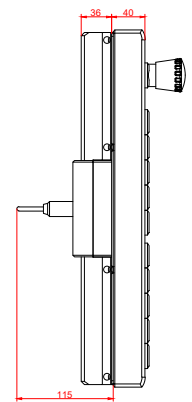

CP7823-0002
with
C9900-E798
C9900-M205

connection-console (by customer)
Rittal CP6206.490
Rittal CP6508.020

main dimensions and fixing points

front view

side view

rear view

rear view

mounting arm adapter from top

mounting arm adapter from bottom