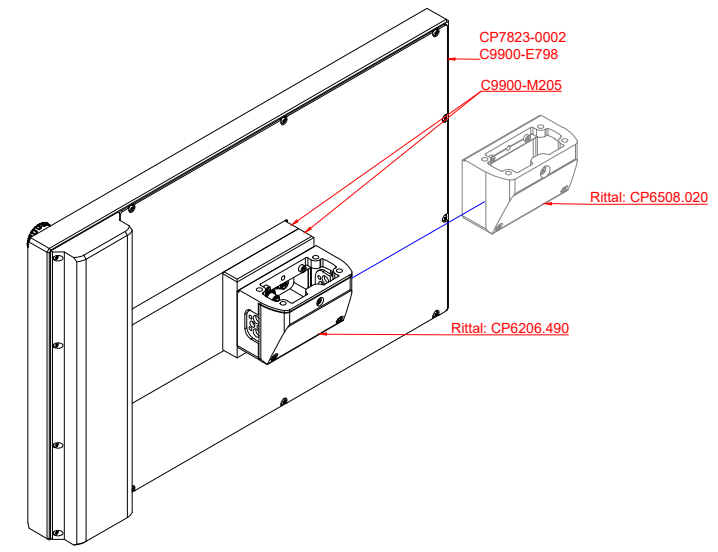

CP7823-0002
with
C9900-E798
C9900-M205

connection-console (by customer)
Rittal CP6206.490
Rittal CP6508.020

main dimensions and fixing points

front view

side view

rear view

rear view

mounting arm adapter from top

mounting arm adapter from bottom