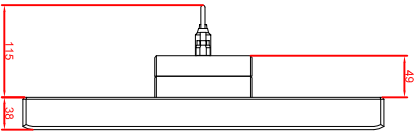

front view

left view

rear view

CP7823-0000-M235  
 connection-console  
 Ritterl CP6508.020  
 Ritterl CP6501.170  
 main dimensions and  
 fixing points

front view

left view

rear view