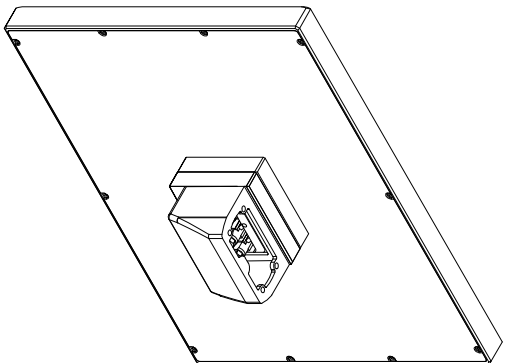

front view

left view

rear view

CP7823-0000-M235  
 connection-console  
 Ritterl CP6508.020  
 Ritterl CP6501.170  
 main dimensions and  
 fixing points

front view

left view

rear view