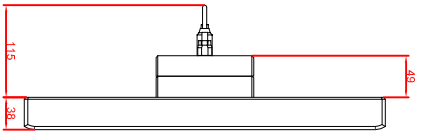

front view

left view

rear view

CP7823-0000-M235  
 connection-console  
 Ritterl CP6508.020  
 Ritterl CP6501.170  
 main dimensions and  
 fixing points

front view

left view

rear view