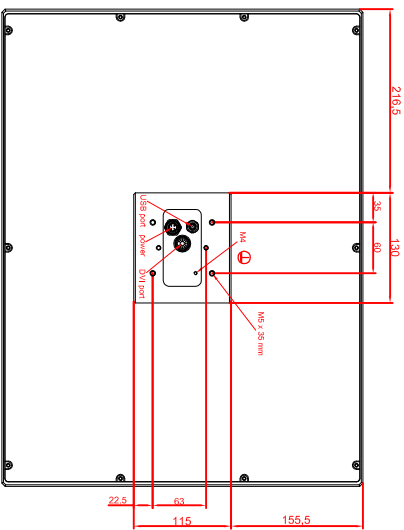

front view

left view

rear view

CP7823-0000-M235  
 connection-console  
 Ritterl CP6508.020  
 Ritterl CP6501.170  
 main dimensions and  
 fixing points

front view

left view

rear view