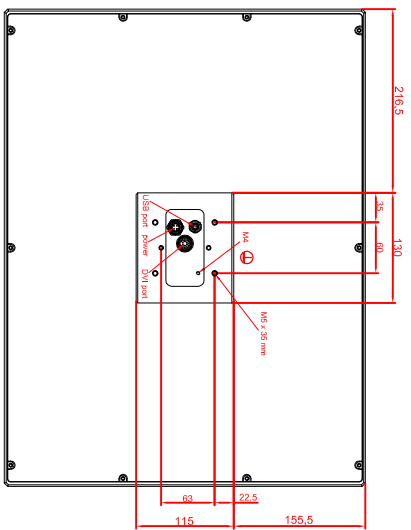

front view

left view

rear view

CP7823-0000-M235  
 connection-console  
 Ritterl CP6508.020  
 Ritterl CP6501.170  
 main dimensions and  
 fixing points

front view

left view

rear view