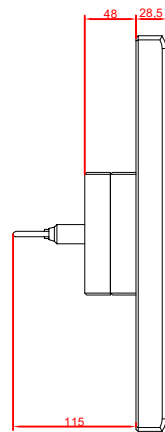

front view

side view

rear view

CP7822-0000
with
C9900-M235

connection-console
Rittal CP6206.490
Rittal CP6508.020

main dimensions and
fixing points

front view

side view

rear view