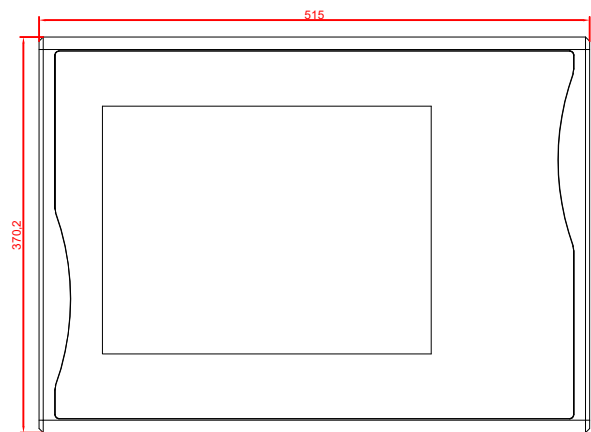

front view

side view

rear view

CP7822-0000
with
C9900-M235

connection-console
Rittal CP6206.490
Rittal CP6508.020

main dimensions and
fixing points

front view

side view

rear view