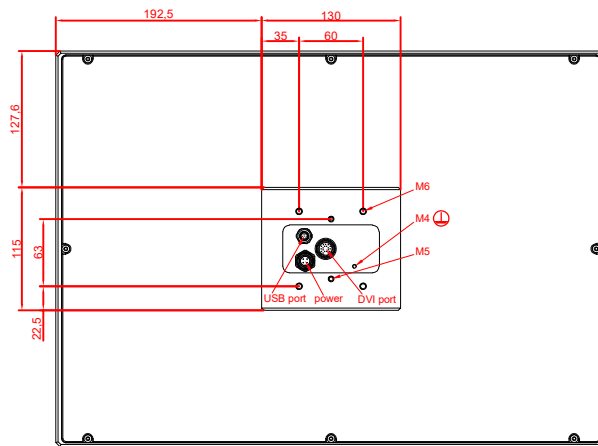

front view

side view

rear view

CP7822-0000
with
C9900-M235

connection-console
Rittal CP6206.490
Rittal CP6508.020

main dimensions and
fixing points

front view

side view

rear view