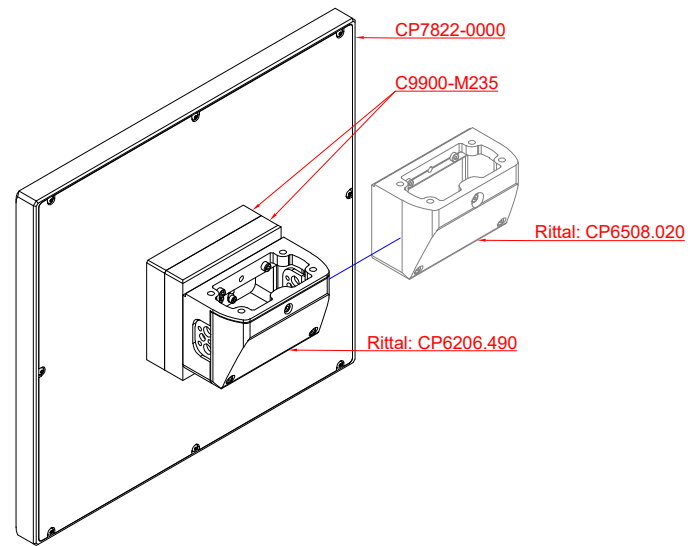

front view

side view

rear view

CP7822-0000
with
C9900-M235

connection-console
Rittal CP6206.490
Rittal CP6508.020

main dimensions and
fixing points

front view

side view

rear view