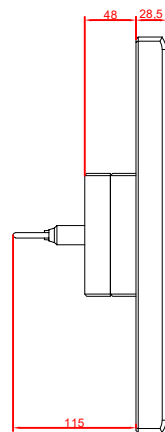

front view

side view

rear view

CP7822-0000
with
C9900-M235

connection-console
Rittal CP6206.490
Rittal CP6508.020

main dimensions and
fixing points

front view

side view

rear view