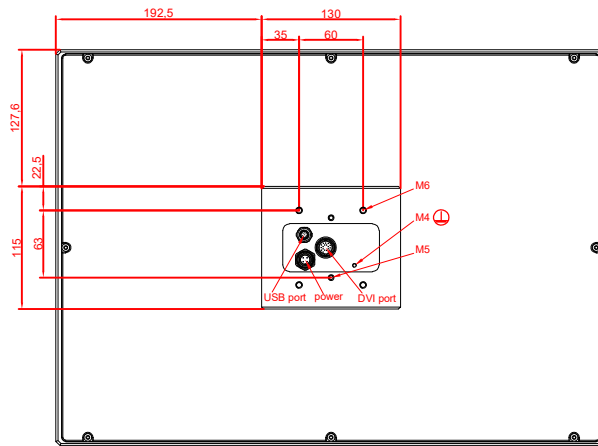

front view

side view

rear view

CP7822-0000
with
C9900-M235

connection-console
Rittal CP6206.490
Rittal CP6508.020

main dimensions and
fixing points

front view

side view

rear view