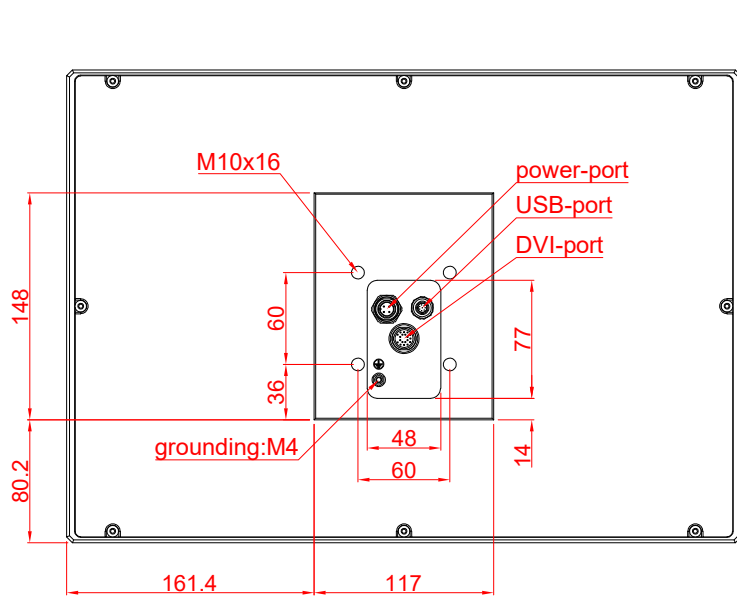

CP7821-0002-M220

mounting arm adapter for:
Rittal CP6521.000

main dimensions and
fixing points

dimensions in mm

rear view

side view

front view