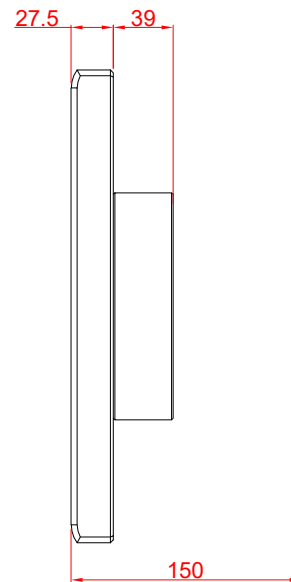

CP7821-0002-M220

mounting arm adapter for:
Rittal CP6521.000

main dimensions and
fixing points

dimensions in mm

rear view

side view

front view