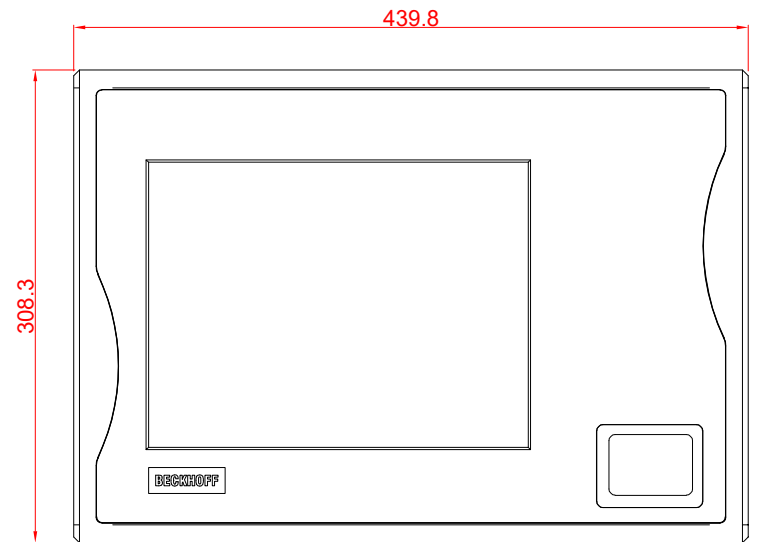

CP7821-0002-M220

mounting arm adapter for:
Rittal CP6521.000

main dimensions and
fixing points

dimensions in mm

rear view

side view

front view