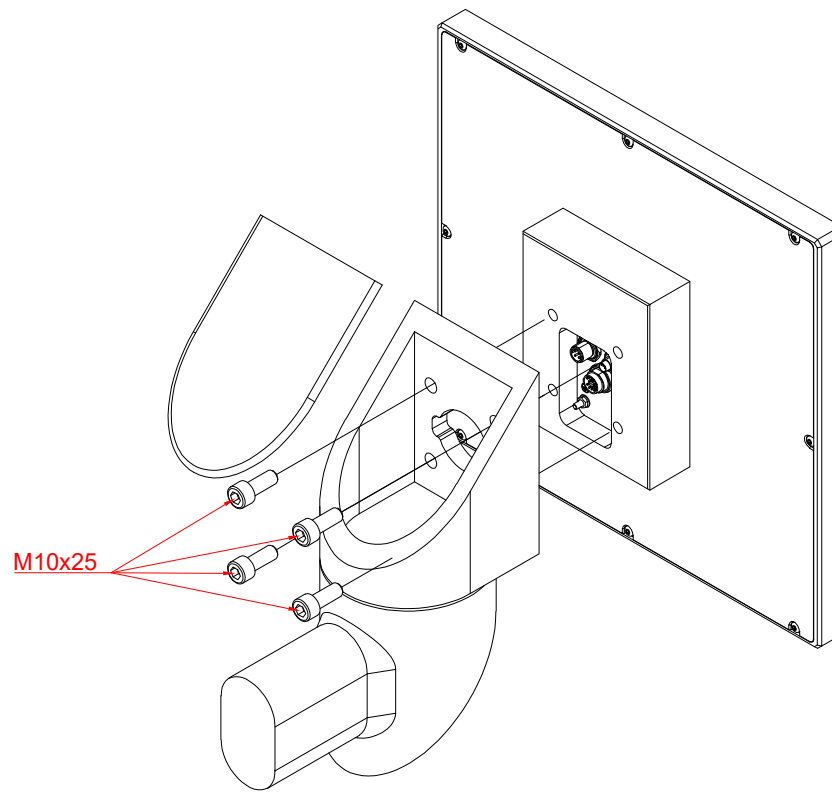

CP7821-0002-M220

mounting arm adapter for:
Rittal CP6521.000

main dimensions and
fixing points

dimensions in mm

rear view

side view

front view