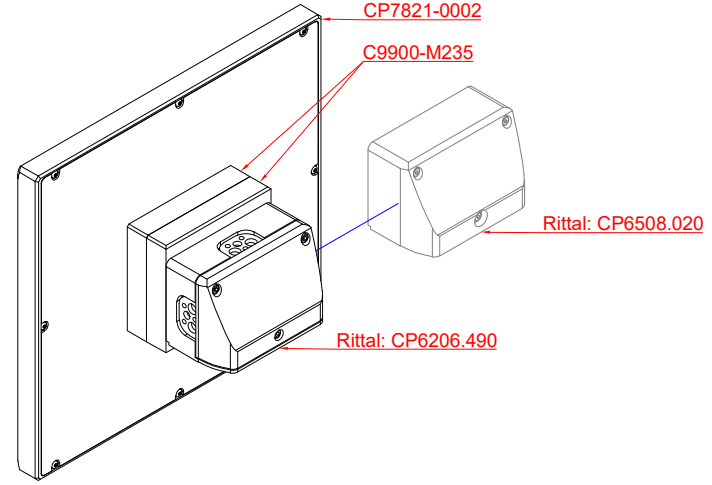

front view

side view

rear view

CP7821-0002  
with  
C9900-M235

connection-console  
Rittal CP6206.490  
Rittal CP6508.020

main dimensions and  
fixing points

front view

side view

rear view