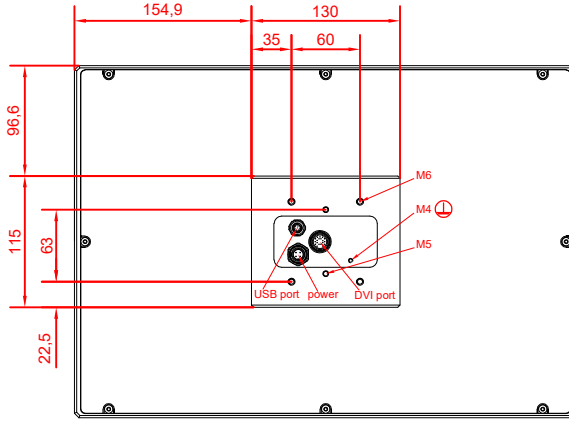

front view

side view

rear view

CP7821-0002  
with  
C9900-M235

connection-console  
Rittal CP6206.490  
Rittal CP6508.020

main dimensions and  
fixing points

front view

side view

rear view