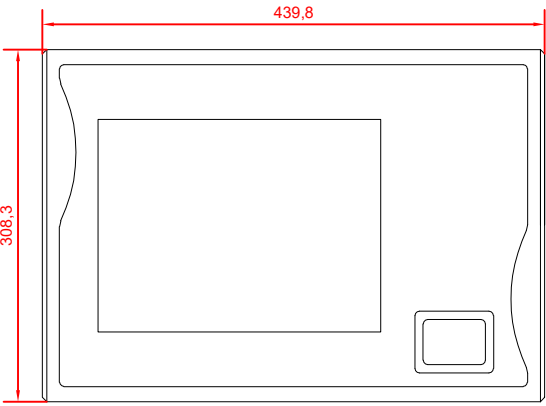

front view

side view

rear view

CP7821-0002  
with  
C9900-M235

connection-console  
Rittal CP6206.490  
Rittal CP6508.020

main dimensions and  
fixing points

front view

side view

rear view