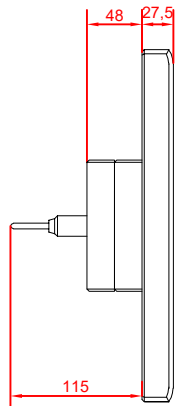

front view

side view

rear view

CP7821-0002  
with  
C9900-M235

connection-console  
Rittal CP6206.490  
Rittal CP6508.020

main dimensions and  
fixing points

front view

side view

rear view