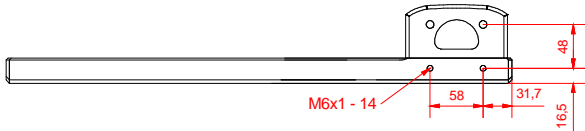

bottom view

front view

rear view

left view

top view

CP7821 - 0002- E708

arm adapter for
Rolec - Tara - suspension adaption
146.025.019

main dimensions and
fixing points

dimensions in mm

bottom view

front view

left view

rear view

top view