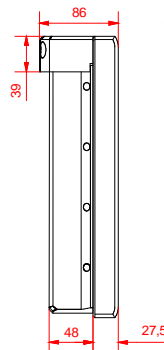

bottom view

front view

rear view

left view

top view

CP7821 - 0002- E708

arm adapter for
Rolec - Tara - suspension adaption
146.025.019

main dimensions and
fixing points

dimensions in mm

bottom view

front view

left view

rear view

top view