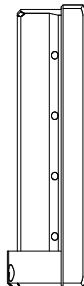

bottom view

front view

rear view

left view

top view

CP7821 - 0002- E708

arm adapter for
Rolec - Tara - suspension adaption
146.025.019

main dimensions and
fixing points

dimensions in mm

bottom view

front view

left view

rear view

top view