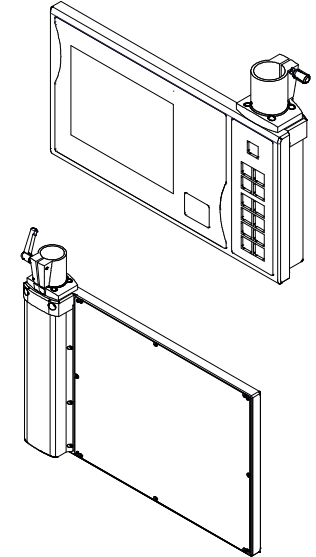

bottom view

front view

rear view

left view

top view

CP7821 - 0002- E708

arm adapter for
Rolec - Tara - suspension adaption
146.025.019

main dimensions and
fixing points

dimensions in mm

bottom view

front view

left view

rear view

top view