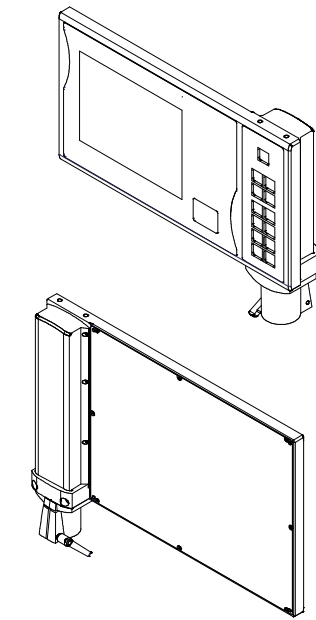

bottom view

front view

rear view

left view

top view

CP7821 - 0002- E708

arm adapter for
Rolec - Tara - suspension adaption
146.025.019

main dimensions and
fixing points

dimensions in mm

bottom view

front view

left view

rear view

top view