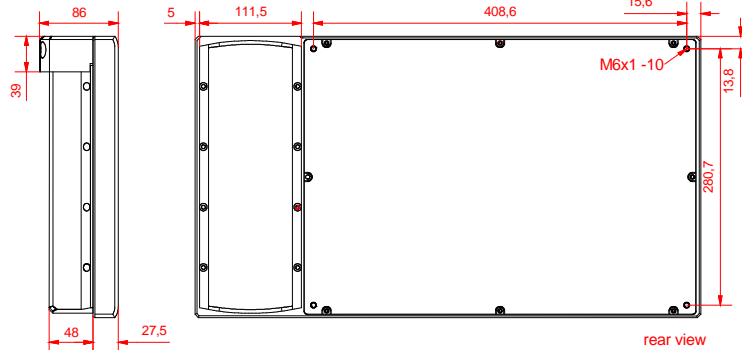

bottom view

front view

rear view

left view

top view

CP7821 - 0002- E708

arm adapter for
Rolec - Tara - suspension adaption
146.025.019

main dimensions and
fixing points

dimensions in mm

bottom view

front view

left view

rear view

top view