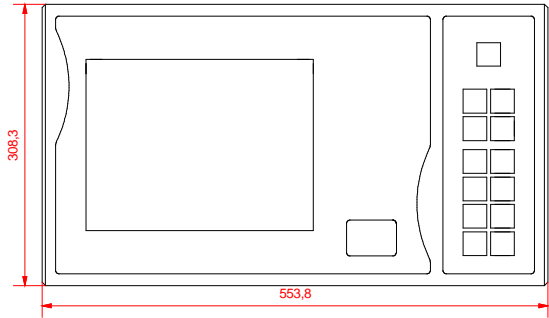

bottom view

front view

rear view

left view

top view

CP7821 - 0002- E708

arm adapter for
Rolec - Tara - suspension adaption
146.025.019

main dimensions and
fixing points

dimensions in mm

bottom view

front view

left view

rear view

top view