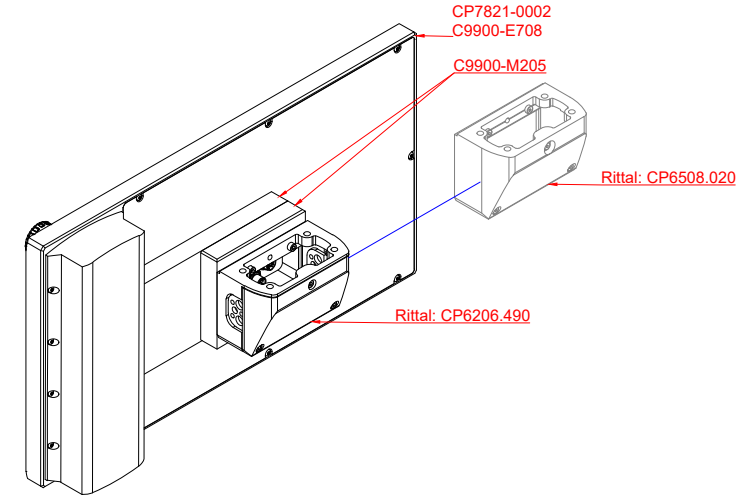

CP7821-0002
with
C9900-E708
C9900-M205

connection-console (by customer)
Rittal CP6206.490
Rittal CP6508.020

main dimensions and fixing points

front view

side view

rear view

mounting arm adapter from top

rear view

mounting arm adapter from bottom