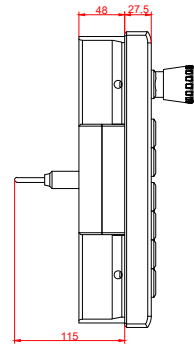

CP7821-0002
with
C9900-E708
C9900-M205

connection-console (by customer)
Rittal CP6206.490
Rittal CP6508.020

main dimensions and fixing points

front view

side view

rear view

mounting arm adapter from top

rear view

mounting arm adapter from bottom