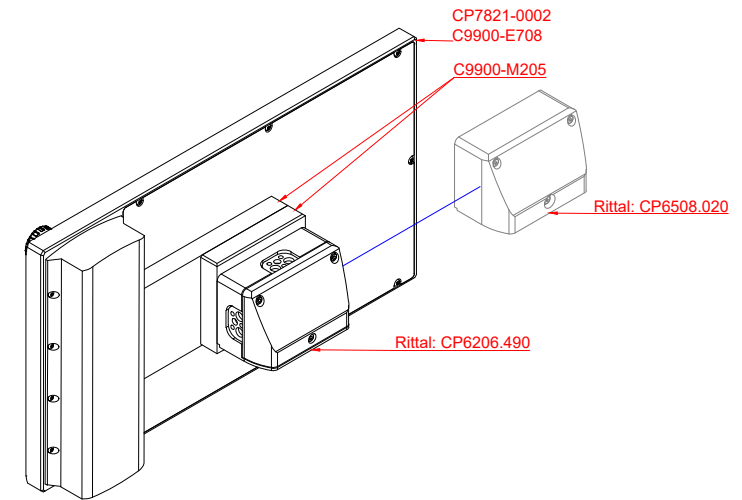

CP7821-0002
with
C9900-E708
C9900-M205

connection-console (by customer)
Rittal CP6206.490
Rittal CP6508.020

main dimensions and fixing points

front view

side view

rear view

mounting arm adapter from top

rear view

mounting arm adapter from bottom