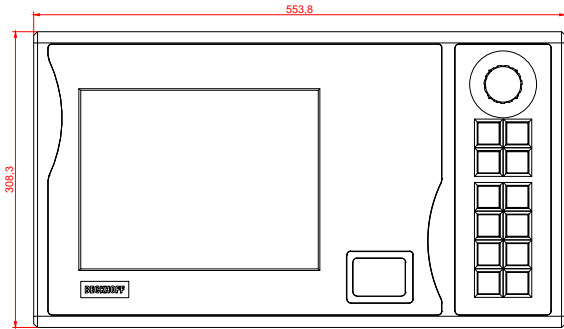

CP7821-0002
with
C9900-E708
C9900-M205

connection-console (by customer)
Rittal CP6206.490
Rittal CP6508.020

main dimensions and fixing points

front view

side view

rear view

mounting arm adapter from top

rear view

mounting arm adapter from bottom