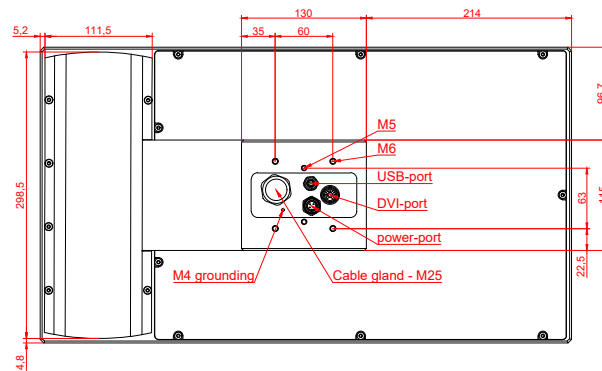

CP7821-0002
with
C9900-E708
C9900-M205

connection-console (by customer)
Rittal CP6206.490
Rittal CP6508.020

main dimensions and fixing points

front view

side view

rear view

mounting arm adapter from top

rear view

mounting arm adapter from bottom