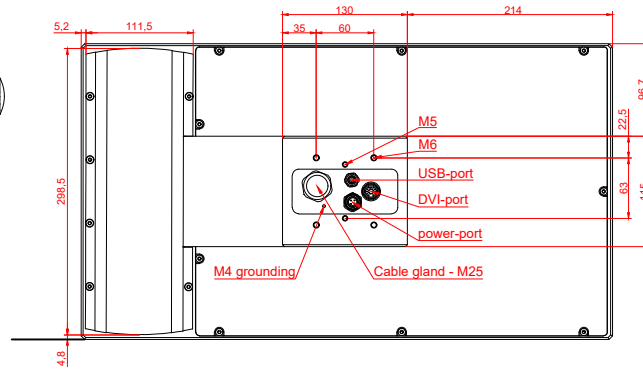

CP7821-0002
with
C9900-E708
C9900-M205

connection-console (by customer)
Rittal CP6206.490
Rittal CP6508.020

main dimensions and fixing points

front view

side view

rear view

mounting arm adapter from top

rear view

mounting arm adapter from bottom