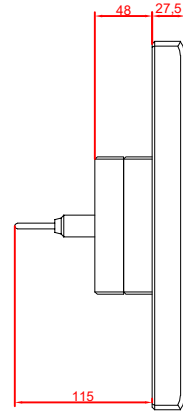

front view

side view

rear view

CP7821-0001
with
C9900-M235

connection-console
Rittal CP6206.490
Rittal CP6508.020

main dimensions and
fixing points

front view

side view

rear view