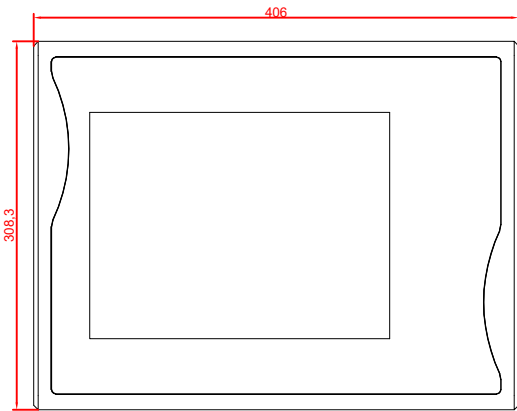

front view

side view

rear view

CP7821-0001
with
C9900-M235

connection-console
Rittal CP6206.490
Rittal CP6508.020

main dimensions and
fixing points

front view

side view

rear view