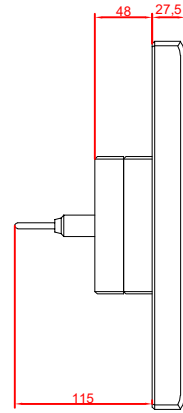

front view

side view

rear view

CP7821-0001
with
C9900-M235

connection-console
Rittal CP6206.490
Rittal CP6508.020

main dimensions and
fixing points

front view

side view

rear view