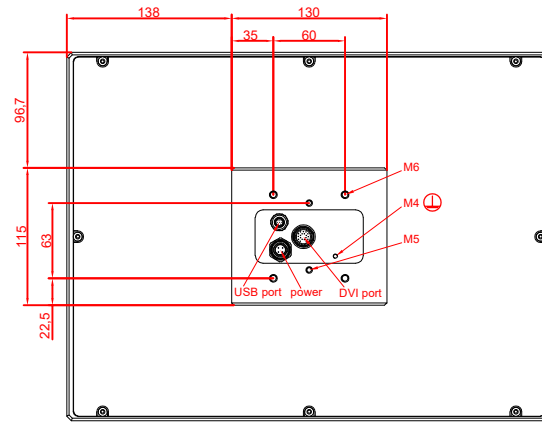

front view

side view

rear view

CP7821-0001
with
C9900-M235

connection-console
Rittal CP6206.490
Rittal CP6508.020

main dimensions and
fixing points

front view

side view

rear view