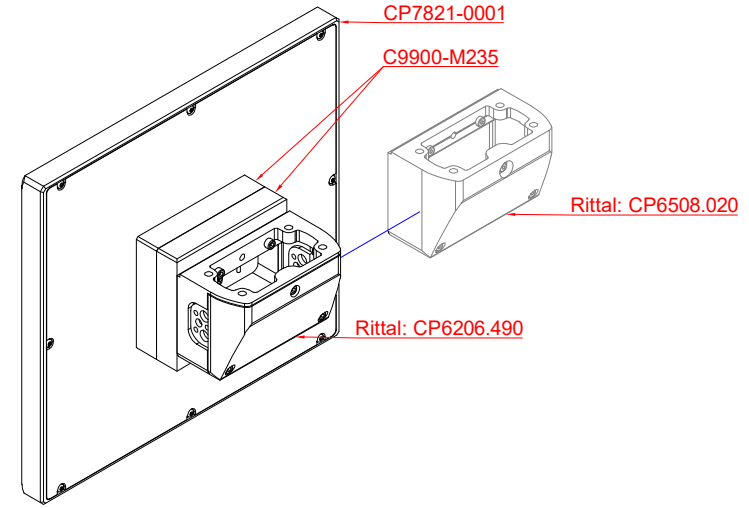

front view

side view

rear view

CP7821-0001
with
C9900-M235

connection-console
Rittal CP6206.490
Rittal CP6508.020

main dimensions and
fixing points

front view

side view

rear view