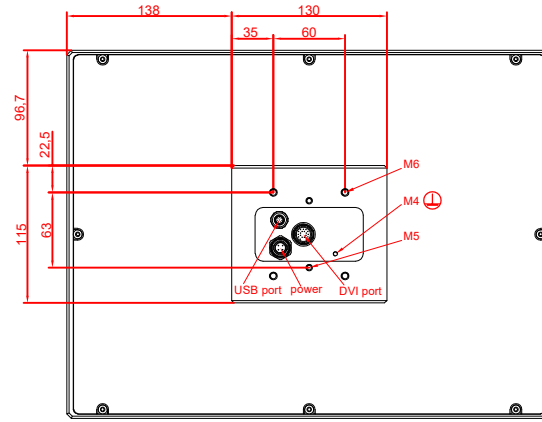

front view

side view

rear view

CP7821-0001
with
C9900-M235

connection-console
Rittal CP6206.490
Rittal CP6508.020

main dimensions and
fixing points

front view

side view

rear view