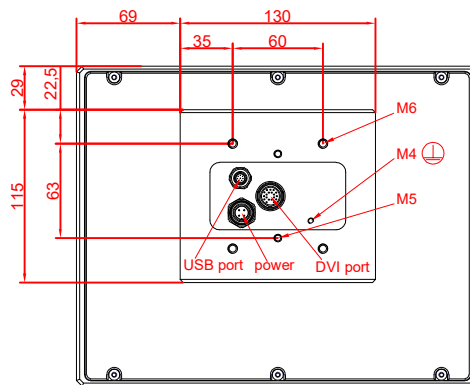

front view

side view

rear view

CP7819-0001
with
C9900-M235

connection-console
Rittal CP6206.490
Rittal CP6508.020

main dimensions and
fixing points

front view

side view

rear view