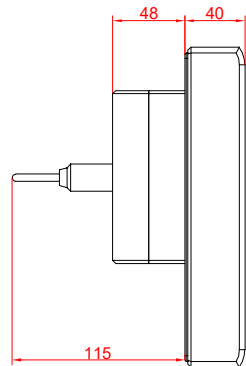

front view

side view

rear view

CP7819-0001
with
C9900-M235

connection-console
Rittal CP6206.490
Rittal CP6508.020

main dimensions and
fixing points

front view

side view

rear view