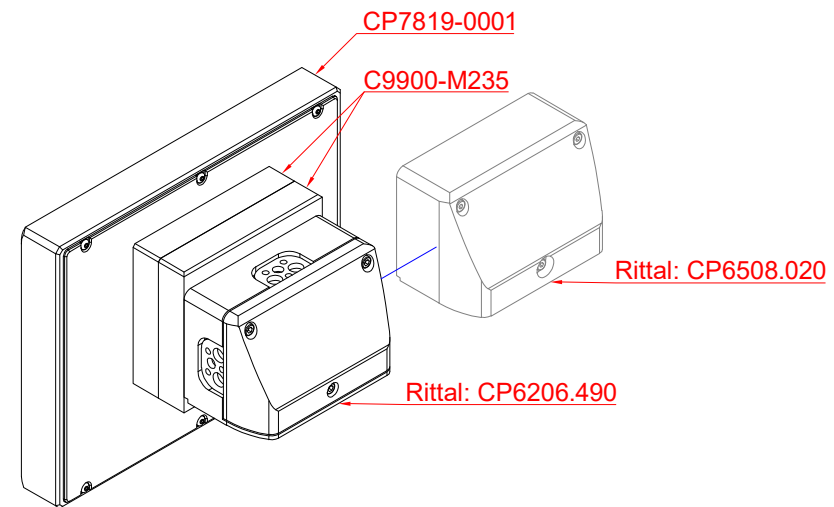

front view

side view

rear view

CP7819-0001
with
C9900-M235

connection-console
Rittal CP6206.490
Rittal CP6508.020

main dimensions and
fixing points

front view

side view

rear view