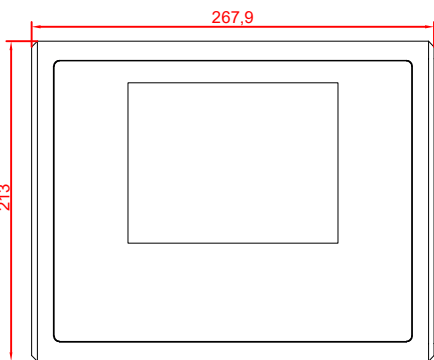

front view

side view

rear view

CP7819-0001
with
C9900-M235

connection-console
Rittal CP6206.490
Rittal CP6508.020

main dimensions and
fixing points

front view

side view

rear view