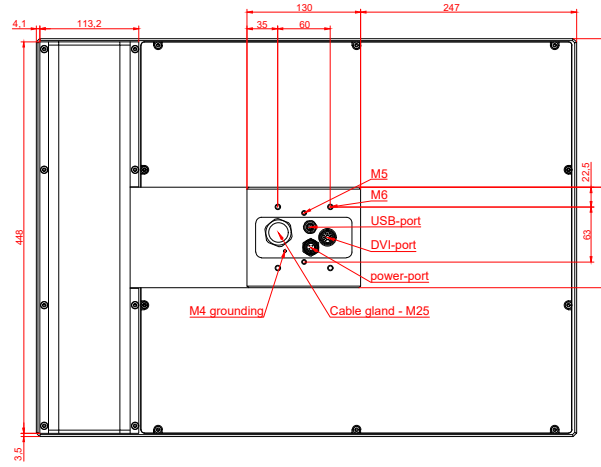

CP7803-0000, CP7803-0001  
with  
C9900-E728  
C9900-M205

connection-console (by customer)  
Rittal CP6206.490  
Rittal CP6508.020

main dimensions and fixing points

front view

side view

rear view

rear view

mounting arm adapter from top

mounting arm adapter from bottom