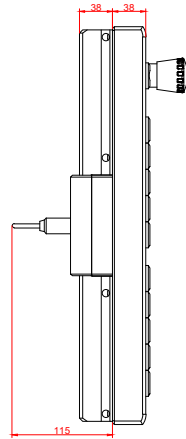

CP7803-0000, CP7803-0001  
with  
C9900-E728  
C9900-M205

connection-console (by customer)  
Rittal CP6206.490  
Rittal CP6508.020

main dimensions and fixing points

front view

side view

rear view

rear view

mounting arm adapter from top

mounting arm adapter from bottom