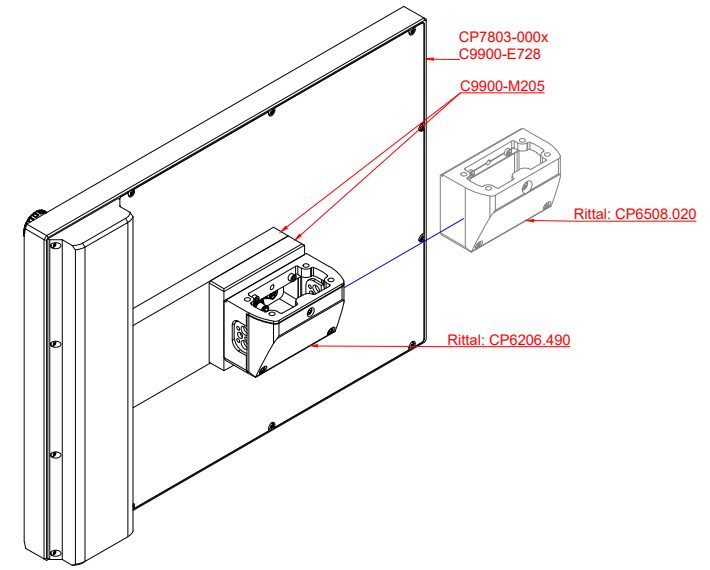

CP7803-0000, CP7803-0001  
with  
C9900-E728  
C9900-M205

connection-console (by customer)  
Rittal CP6206.490  
Rittal CP6508.020

main dimensions and fixing points

front view

side view

rear view

rear view

mounting arm adapter from top

mounting arm adapter from bottom