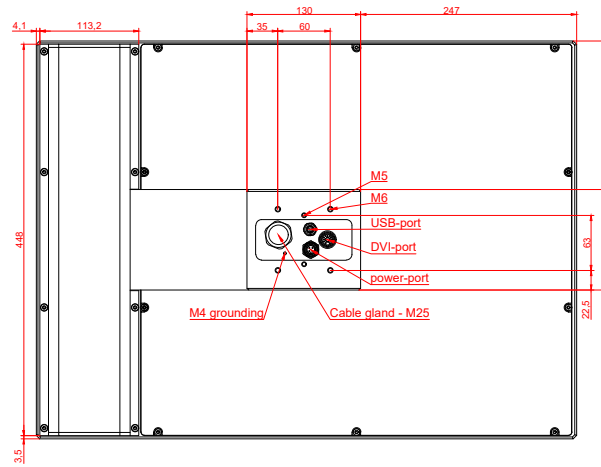

CP7803-0000, CP7803-0001  
with  
C9900-E728  
C9900-M205

connection-console (by customer)  
Rittal CP6206.490  
Rittal CP6508.020

main dimensions and fixing points

front view

side view

rear view

rear view

mounting arm adapter from top

mounting arm adapter from bottom