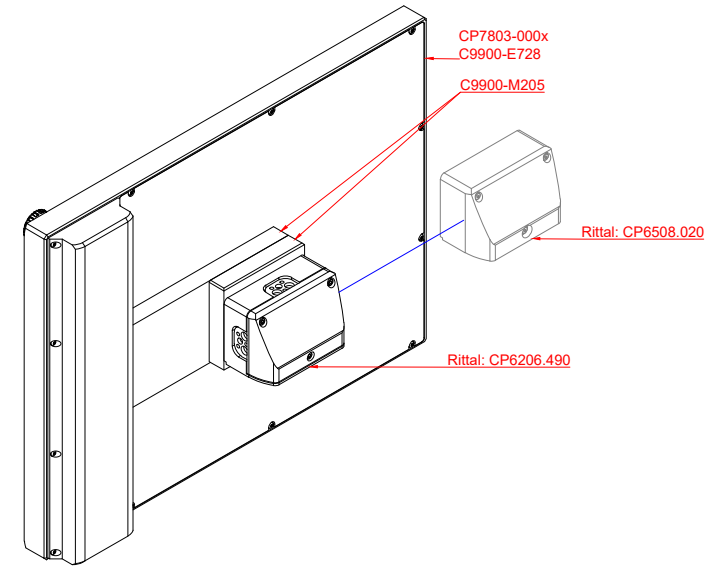

CP7803-0000, CP7803-0001  
with  
C9900-E728  
C9900-M205

connection-console (by customer)  
Rittal CP6206.490  
Rittal CP6508.020

main dimensions and fixing points

front view

side view

rear view

rear view

mounting arm adapter from top

mounting arm adapter from bottom