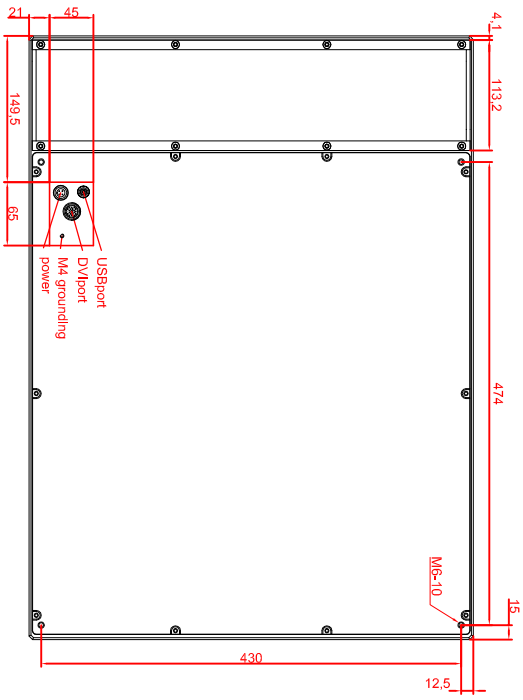

bottom view

front view

left view

rear view

CP7803-0001-E723  
 main dimensions and  
 fixing points  
 dimensions in mm