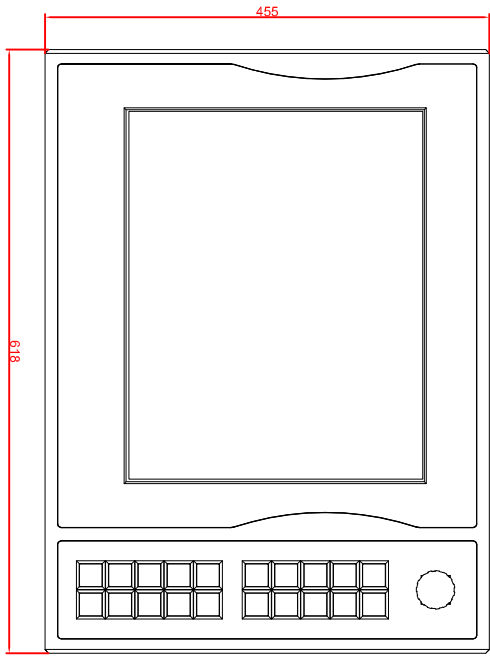

bottom view

front view

left view

rear view

CP7803-0001-E723  
 main dimensions and  
 fixing points  
 dimensions in mm