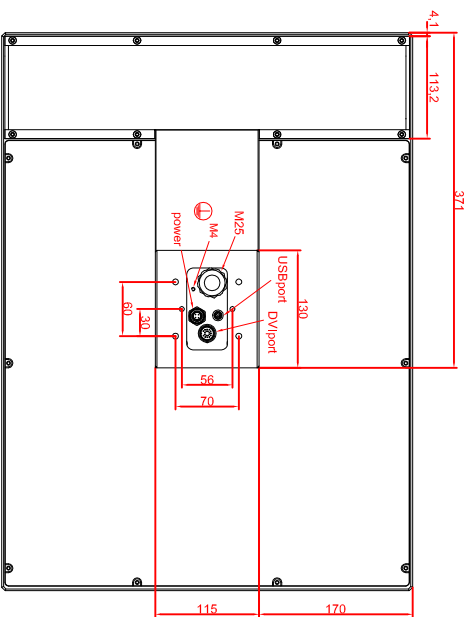

front view

left view

rear view

CP7803-000-Q-M205
 arm adapter for
 Ritual
 suspension adaption
 main dimensions and
 fixing points
 dimensions in mm