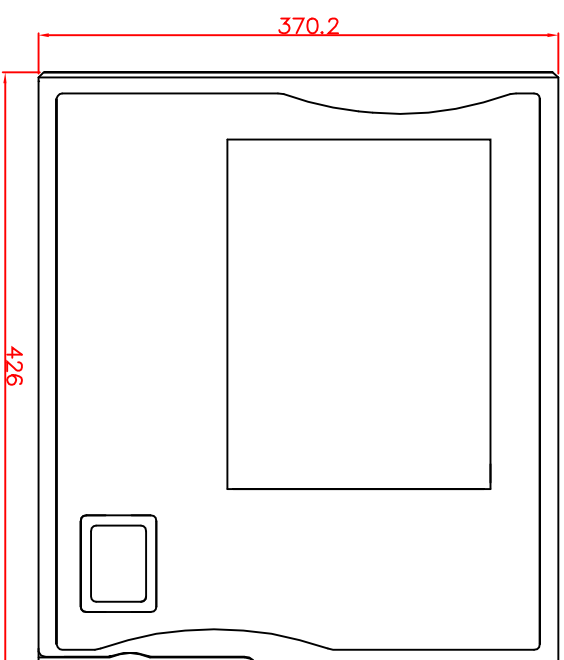

CP7037-0002-M122

Tilting adapter for
Rittal Tragsystem

1. Art.Nr. CP6527.000
2. Art.Nr. CP6529.000

main dimensions and
fixing points

dimensions in mm

rear view

right view

front view