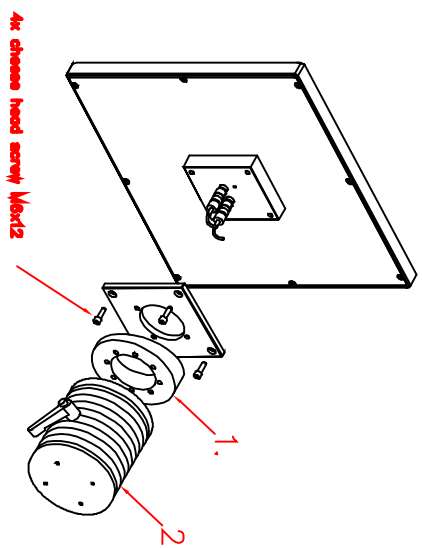

CP7037-0002-M122

Tilting adapter for
Rittal Tragsystem

1. Art.Nr. CP6527.000
2. Art.Nr. CP6529.000

main dimensions and
fixing points

dimensions in mm

rear view

right view

front view