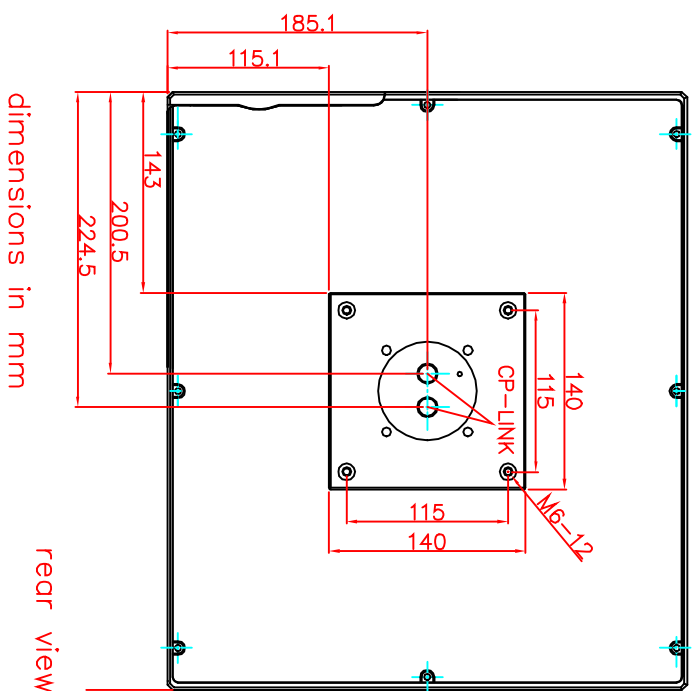

CP7037-0002-M122

Tilting adapter for
Rittal Tragsystem

1. Art.Nr. CP6527.000
2. Art.Nr. CP6529.000

main dimensions and
fixing points

dimensions in mm

rear view

right view

front view