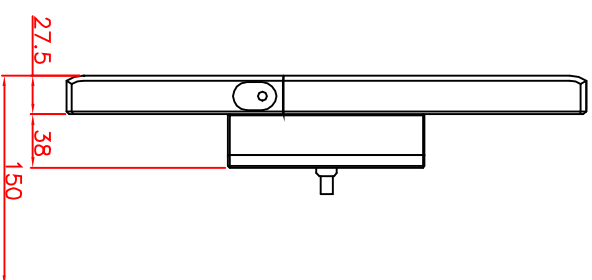

CP7037-0002-M122

Tilting adapter for
Rittal Tragsystem

1. Art.Nr. CP6527.000
2. Art.Nr. CP6529.000

main dimensions and
fixing points

dimensions in mm

rear view

right view

front view