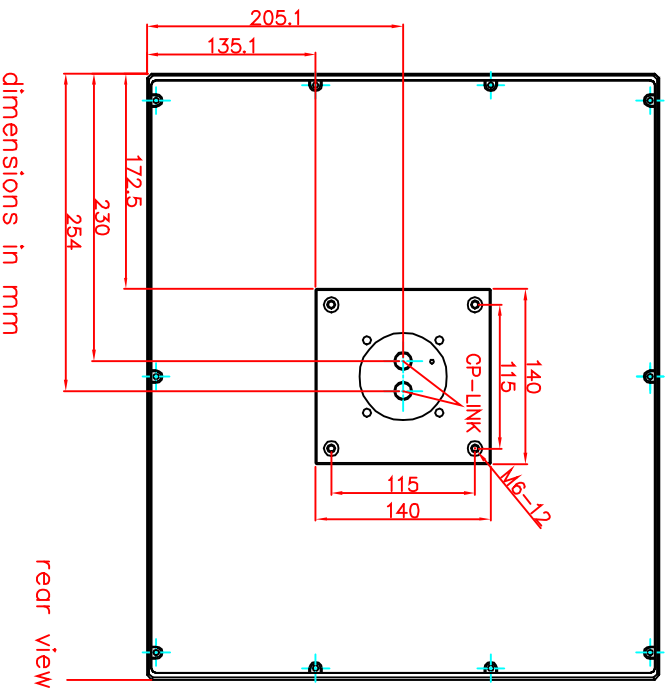

CP7032-0001-M122

Tilting adapter for
Rittal Tragsystem

1. Art.Nr. CP6527.000
2. Art.Nr. CP6529.000

main dimensions and
fixing points

rear view

right view

front view

dimensions in mm