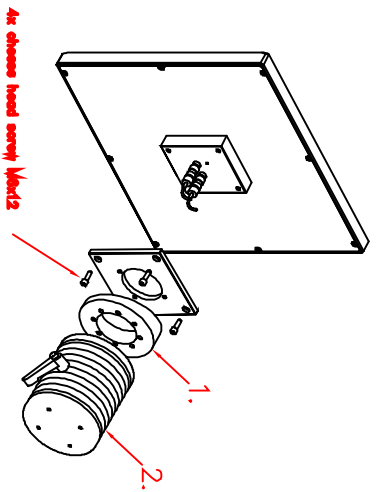

CP7032-0001-M122

Tilting adapter for
Rittal Tragsystem

1. Art.Nr. CP6527.000
2. Art.Nr. CP6529.000

main dimensions and
fixing points

rear view

right view

front view

dimensions in mm