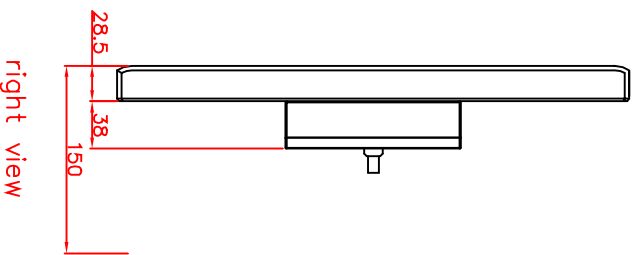

CP7032-0001-M122

Tilting adapter for
Rittal Tragsystem

1. Art.Nr. CP6527.000
2. Art.Nr. CP6529.000

main dimensions and
fixing points

rear view

right view

front view

dimensions in mm