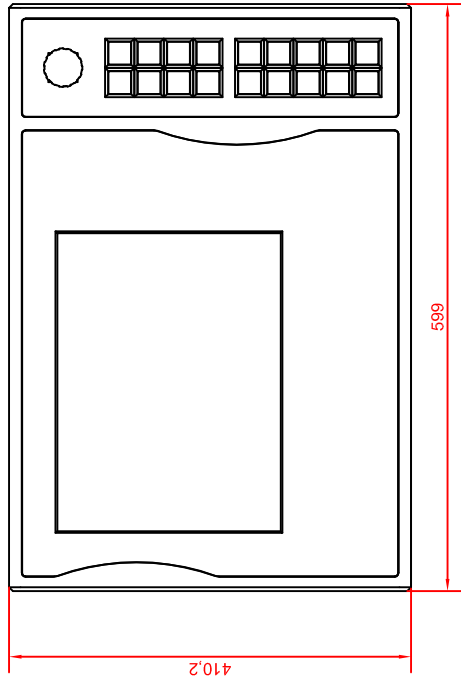

bottom view

front view

rear view

left view

149.025.014

CP7032-0001-E776
arm adapter for
Rolec - Jara - suspension adaptation
146.025.019

main dimensions and
fixing points

dimensions in mm