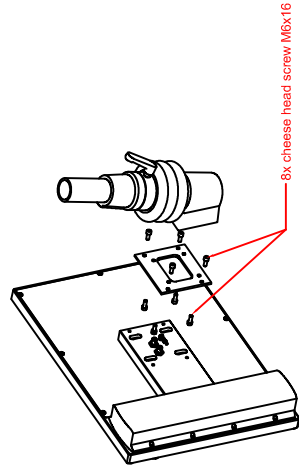

bottom view

front view

rear view

left view

149.025.014

CP7032-0001-E776
arm adapter for
Rolec - Jara - suspension adaptation
146.025.019

main dimensions and
fixing points

dimensions in mm