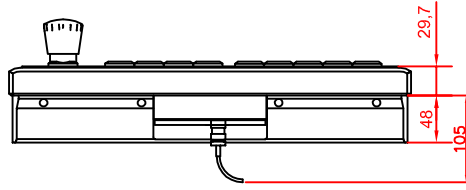

bottom view

front view

rear view

left view

149.025.014

CP7032-0001-E776
arm adapter for
Rolec - Jara - suspension adaptation
146.025.019

main dimensions and
fixing points

dimensions in mm