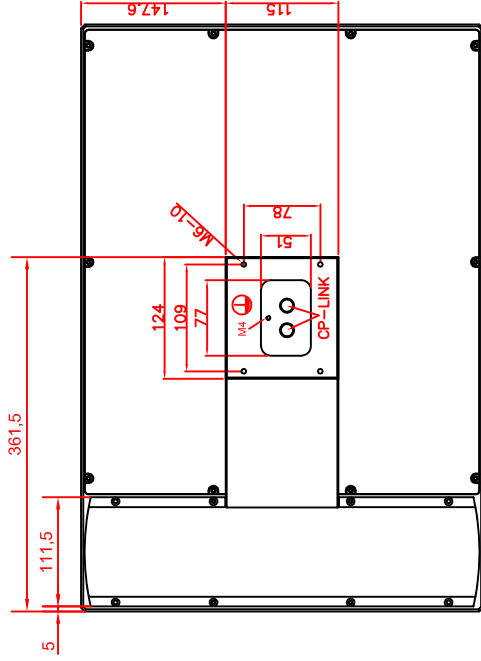

bottom view

front view

rear view

left view

149.025.014

CP7032-0001-E776
arm adapter for
Rolec - Jara - suspension adaptation
146.025.019

main dimensions and
fixing points

dimensions in mm