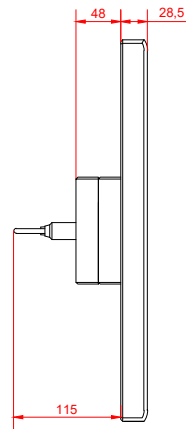

front view

side view

rear view

CP7032-0000
with
C9900-M135

connection-console
Rittal CP6206.490
Rittal CP6508.020

main dimensions and
fixing points

front view

side view

rear view