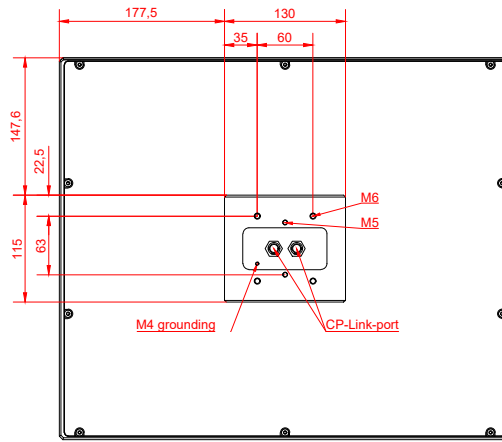

front view

side view

rear view

CP7032-0000
with
C9900-M135

connection-console
Rittal CP6206.490
Rittal CP6508.020

main dimensions and
fixing points

front view

side view

rear view