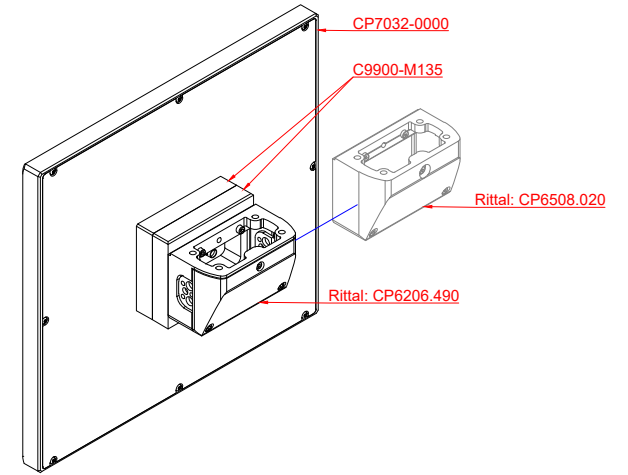

front view

side view

rear view

CP7032-0000
with
C9900-M135

connection-console
Rittal CP6206.490
Rittal CP6508.020

main dimensions and
fixing points

front view

side view

rear view