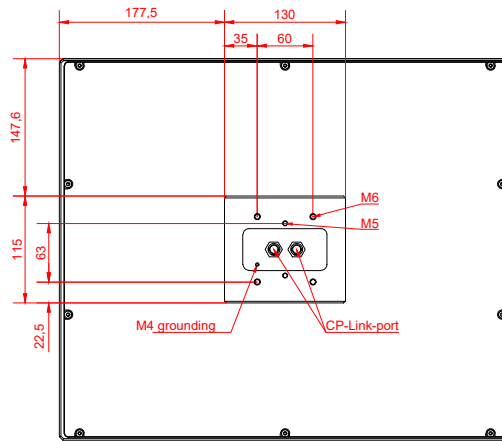

front view

side view

rear view

CP7032-0000
with
C9900-M135

connection-console
Rittal CP6206.490
Rittal CP6508.020

main dimensions and
fixing points

front view

side view

rear view