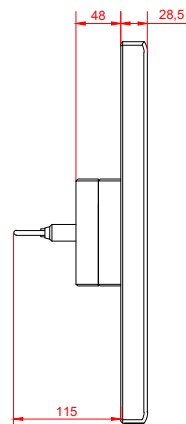

front view

side view

rear view

CP7032-0000
with
C9900-M135

connection-console
Rittal CP6206.490
Rittal CP6508.020

main dimensions and
fixing points

front view

side view

rear view