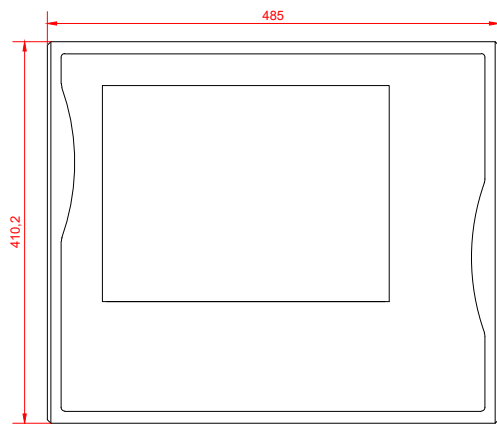

front view

side view

rear view

CP7032-0000
with
C9900-M135

connection-console
Rittal CP6206.490
Rittal CP6508.020

main dimensions and
fixing points

front view

side view

rear view