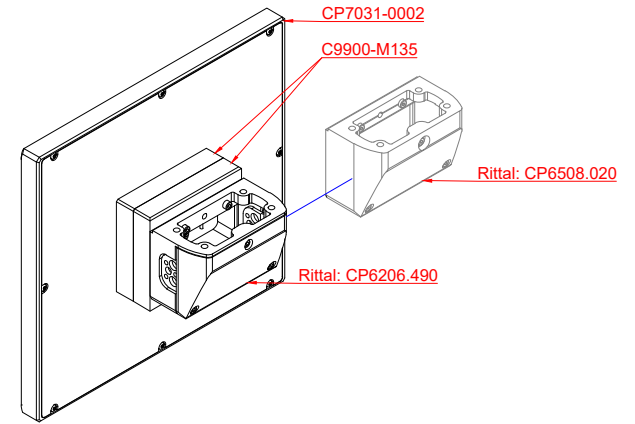

front view

side view

rear view

CP7031-0002  
with  
C9900-M135

connection-console  
Rittal CP6206.490  
Rittal CP6508.020

main dimensions and  
fixing points

front view

side view

rear view