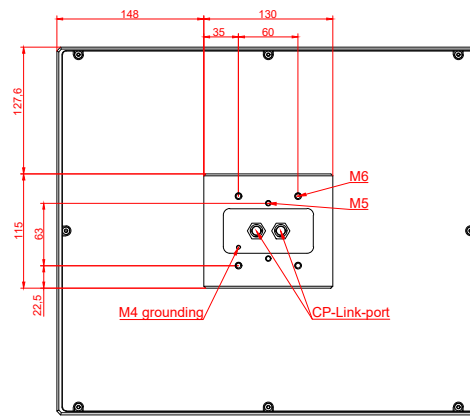

front view

side view

rear view

CP7031-0002  
with  
C9900-M135

connection-console  
Rittal CP6206.490  
Rittal CP6508.020

main dimensions and  
fixing points

front view

side view

rear view