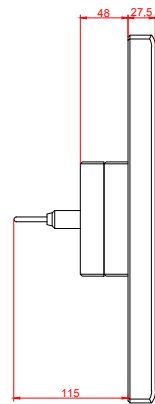

front view

side view

rear view

CP7031-0002  
with  
C9900-M135

connection-console  
Rittal CP6206.490  
Rittal CP6508.020

main dimensions and  
fixing points

front view

side view

rear view