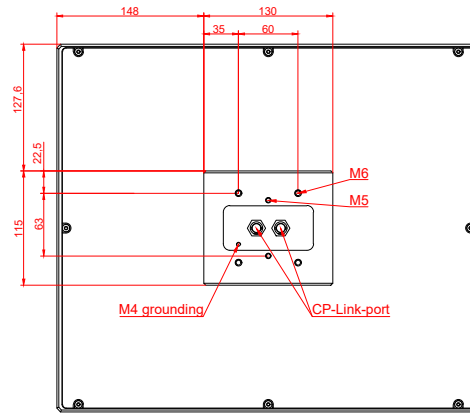

front view

side view

rear view

CP7031-0002  
with  
C9900-M135

connection-console  
Rittal CP6206.490  
Rittal CP6508.020

main dimensions and  
fixing points

front view

side view

rear view