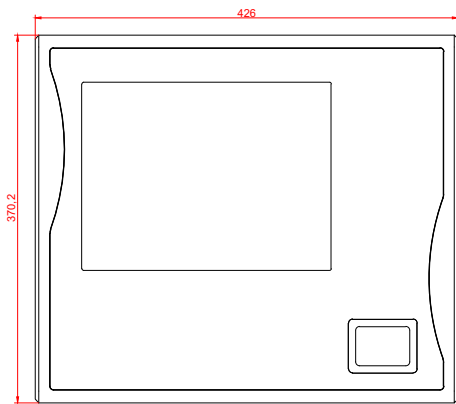

front view

side view

rear view

CP7031-0002  
with  
C9900-M135

connection-console  
Rittal CP6206.490  
Rittal CP6508.020

main dimensions and  
fixing points

front view

side view

rear view