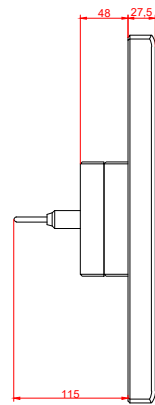

front view

side view

rear view

CP7031-0002  
with  
C9900-M135

connection-console  
Rittal CP6206.490  
Rittal CP6508.020

main dimensions and  
fixing points

front view

side view

rear view