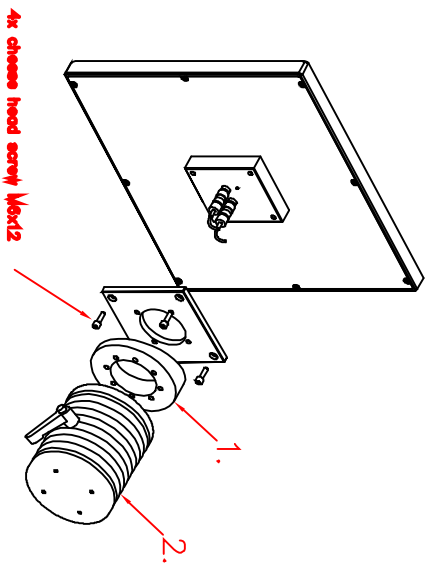

CP7031-0000-M122

Tilting adapter for  
Rittal Tragsystem

1. Art.Nr. CP6527.000
2. Art.Nr. CP6529.000

main dimensions and  
fixing points

dimensions in mm

rear view

right view

front view