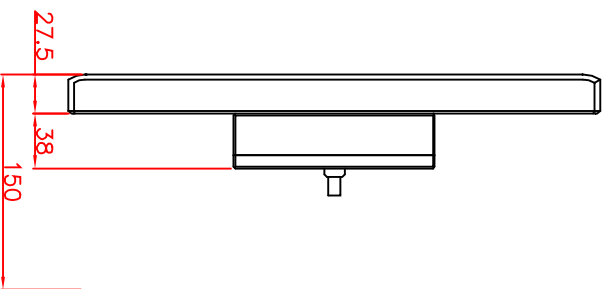

CP7031-0000-M122

Tilting adapter for  
Rittal Tragsystem

1. Art.Nr. CP6527.000
2. Art.Nr. CP6529.000

main dimensions and  
fixing points

dimensions in mm

rear view

right view

front view