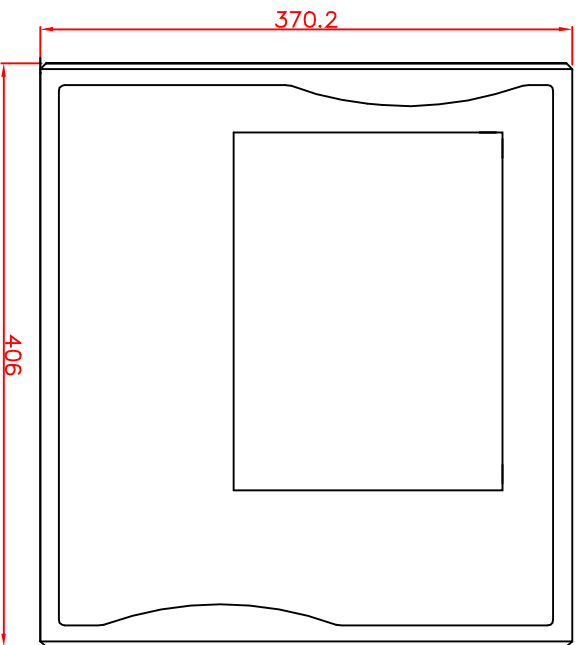

CP7031-0000-M122

Tilting adapter for  
Rittal Tragsystem

1. Art.Nr. CP6527.000
2. Art.Nr. CP6529.000

main dimensions and  
fixing points

dimensions in mm

rear view

right view

front view