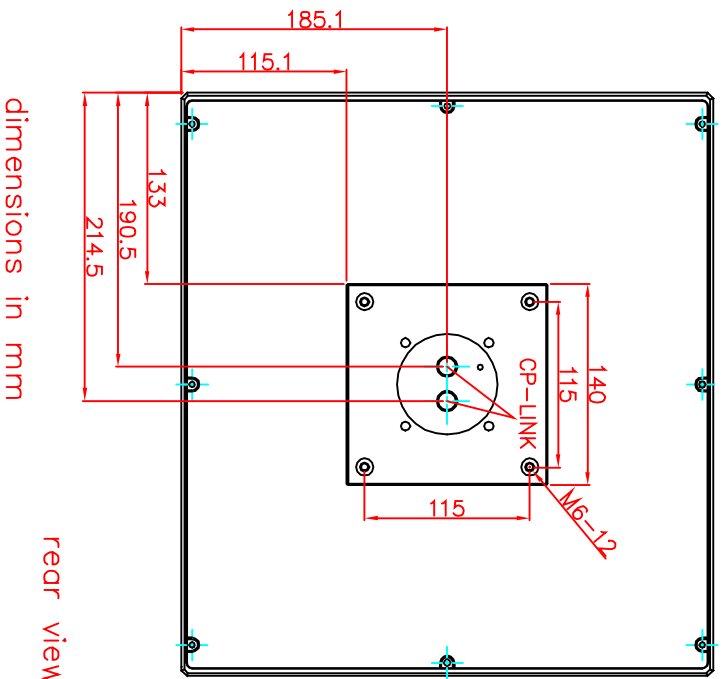

CP7031-0000-M122

Tilting adapter for  
Rittal Tragsystem

1. Art.Nr. CP6527.000
2. Art.Nr. CP6529.000

main dimensions and  
fixing points

dimensions in mm

rear view

right view

front view