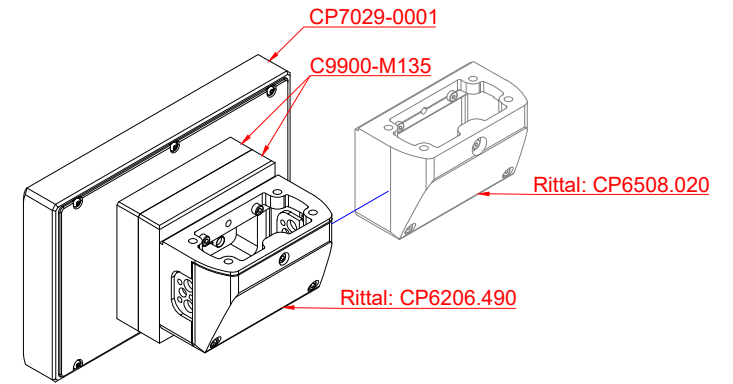

front view

side view

rear view

CP7029-0001
with
C9900-M135

connection-console
Rittal CP6206.490
Rittal CP6508.020

main dimensions and
fixing points

front view

side view

rear view