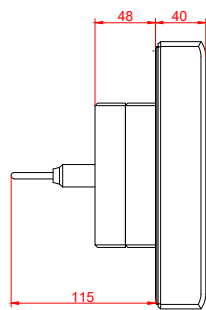

front view

side view

rear view

CP7029-0001
with
C9900-M135

connection-console
Rittal CP6206.490
Rittal CP6508.020

main dimensions and
fixing points

front view

side view

rear view