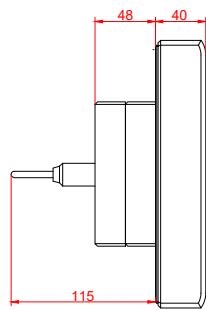

front view

side view

rear view

CP7029-0001
with
C9900-M135

connection-console
Rittal CP6206.490
Rittal CP6508.020

main dimensions and
fixing points

front view

side view

rear view