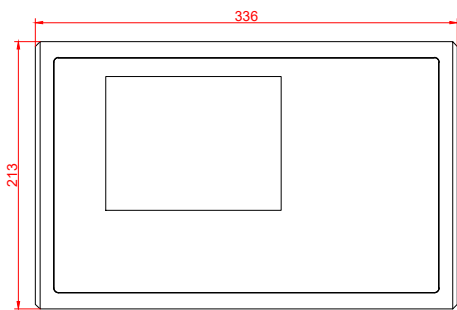

front view

side view

rear view

CP7029-0001
with
C9900-M135

connection-console
Rittal CP6206.490
Rittal CP6508.020

main dimensions and
fixing points

front view

side view

rear view