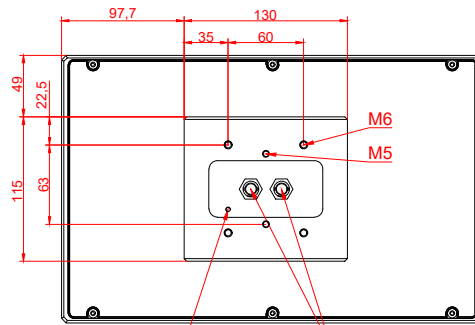

front view

side view

rear view

CP7029-0001
with
C9900-M135

connection-console
Rittal CP6206.490
Rittal CP6508.020

main dimensions and
fixing points

front view

side view

rear view