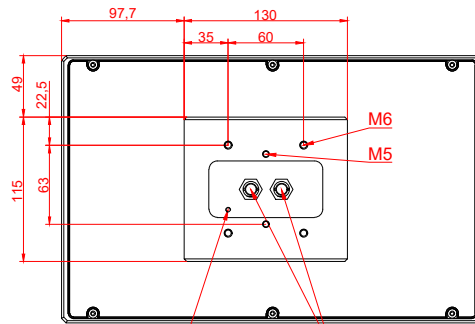

front view

side view

rear view

CP7029-0001
with
C9900-M135

connection-console
Rittal CP6206.490
Rittal CP6508.020

main dimensions and
fixing points

front view

side view

rear view