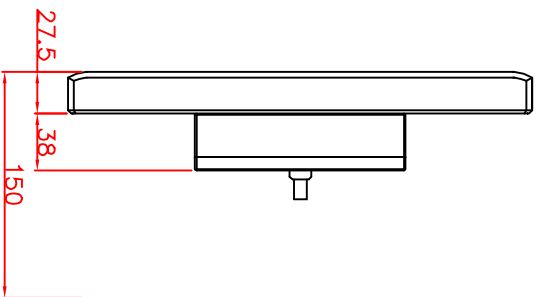

CP7020-0000-M122

Tilting adapter for
Rittal Tragsystem

1. Art.Nr. CP6527.000
2. Art.Nr. CP6529.000

main dimensions and
fixing points

dimensions in mm

rear view

right view

front view