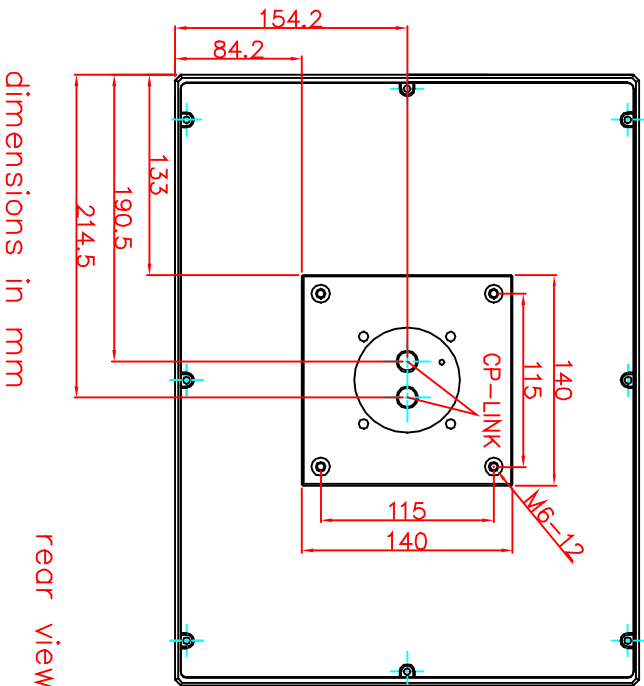

CP7020-0000-M122

Tilting adapter for
Rittal Tragsystem

1. Art.Nr. CP6527.000
2. Art.Nr. CP6529.000

main dimensions and
fixing points

dimensions in mm

rear view

right view

front view