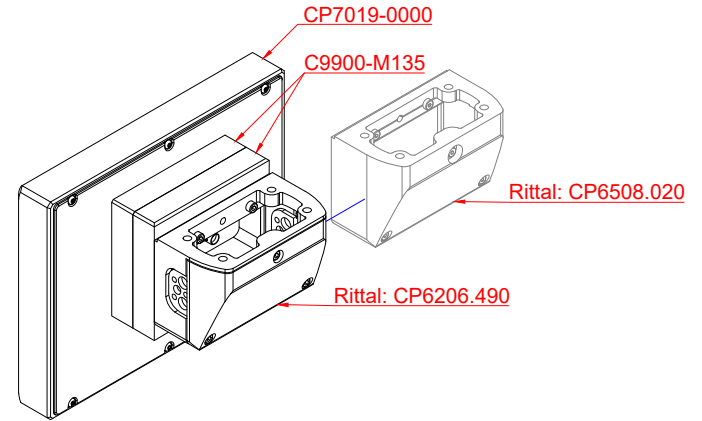

front view

side view

rear view

CP7019-0000
with
C9900-M135

connection-console
Rittal CP6206.490
Rittal CP6508.020

main dimensions and
fixing points

front view

side view

rear view