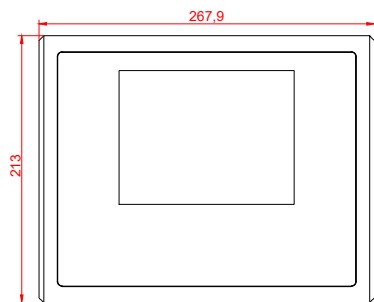

front view

side view

rear view

CP7019-0000
with
C9900-M135

connection-console
Rittal CP6206.490
Rittal CP6508.020

main dimensions and
fixing points

front view

side view

rear view