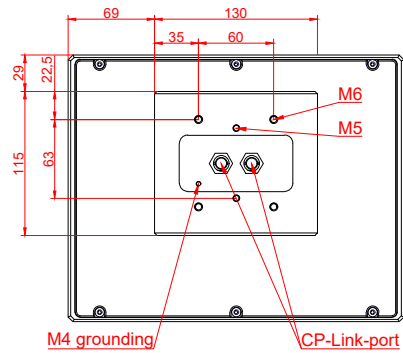

front view

side view

rear view

CP7019-0000
with
C9900-M135

connection-console
Rittal CP6206.490
Rittal CP6508.020

main dimensions and
fixing points

front view

side view

rear view