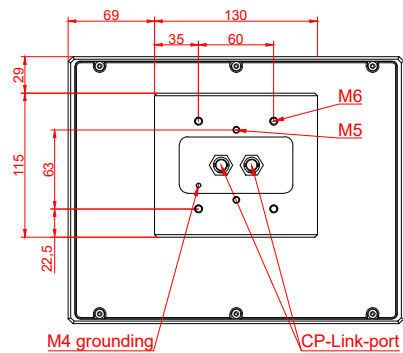

front view

side view

rear view

CP7019-0000
with
C9900-M135

connection-console
Rittal CP6206.490
Rittal CP6508.020

main dimensions and
fixing points

front view

side view

rear view