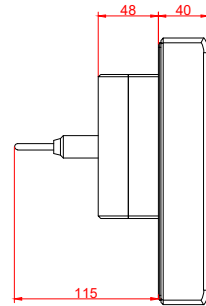

front view

side view

rear view

CP7019-0000
with
C9900-M135

connection-console
Rittal CP6206.490
Rittal CP6508.020

main dimensions and
fixing points

front view

side view

rear view