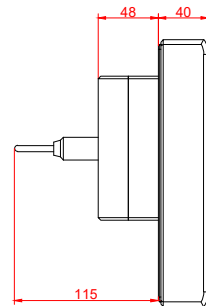

front view

side view

rear view

CP7019-0000
with
C9900-M135

connection-console
Rittal CP6206.490
Rittal CP6508.020

main dimensions and
fixing points

front view

side view

rear view