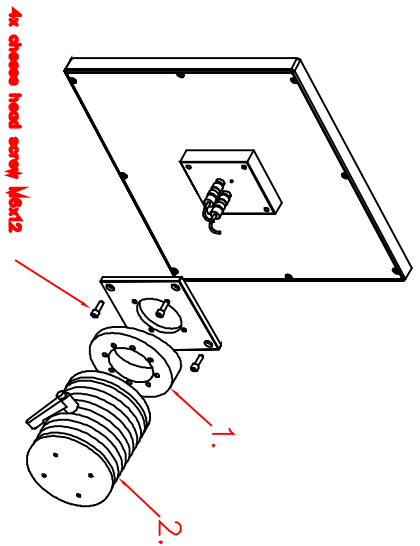

CP7002-0010-M122

Tilting adapter for  
Rittal Tragsystem

1. Art.Nr. CP6527.000
2. Art.Nr. CP6529.000

main dimensions and  
fixing points

dimensions in mm

rear view

right view

front view