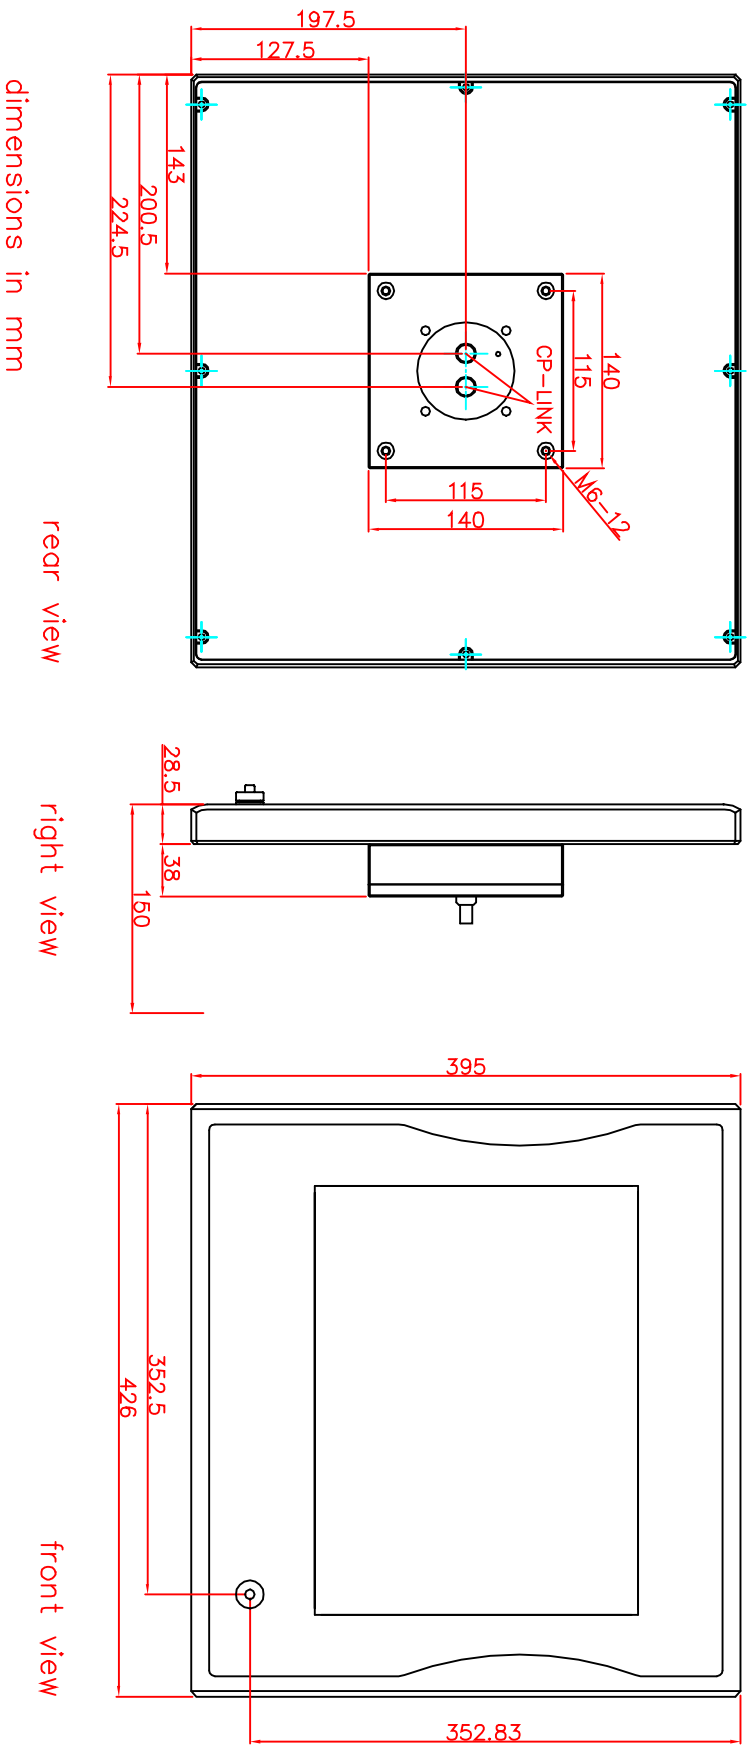

CP7002-0010-M122

Tilting adapter for  
Rittal Tragsystem

1. Art.Nr. CP6527.000
2. Art.Nr. CP6529.000

main dimensions and  
fixing points

dimensions in mm

rear view

right view

front view