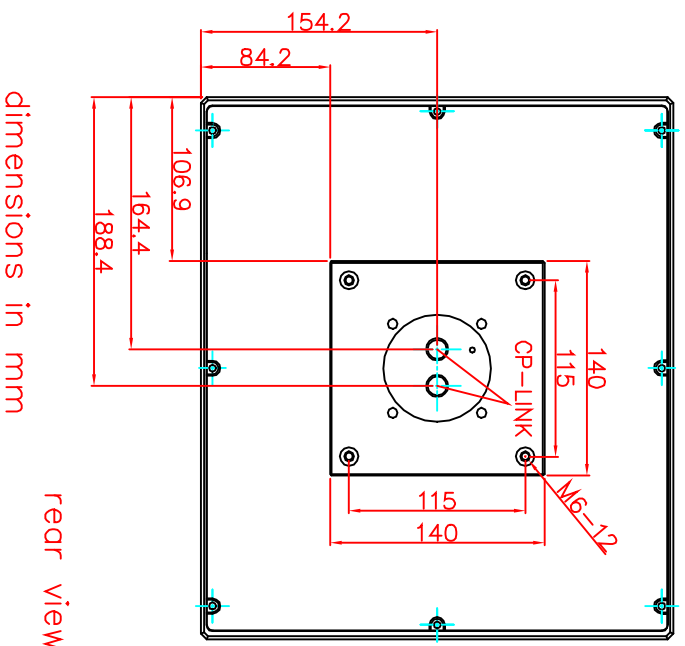

CP7000—0010—M122

Tilting adapter for
Rittal Tragsystem

1. Art.Nr. CP6527.000
2. Art.Nr. CP6529.000

main dimensions and
fixing points

dimensions in mm

rear view

right view

front view

4x cheese head screw M6x12