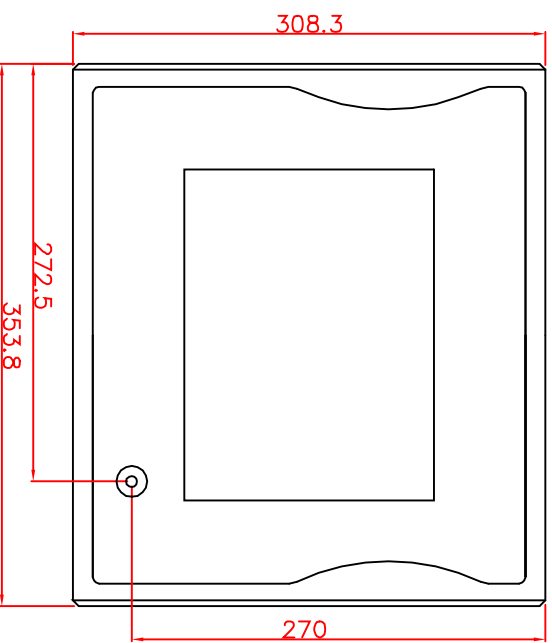

CP7000—0010—M122

Tilting adapter for
Rittal Tragsystem

1. Art.Nr. CP6527.000
2. Art.Nr. CP6529.000

main dimensions and
fixing points

dimensions in mm

rear view

right view

front view

4x cheese head screw M6x12