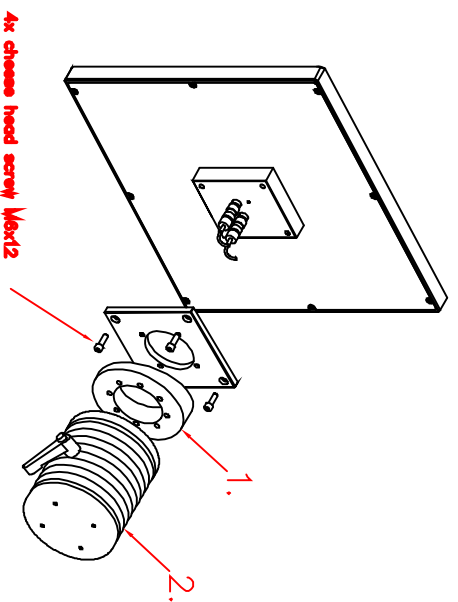

CP7000—0010—M122

Tilting adapter for
Rittal Tragsystem

1. Art.Nr. CP6527.000
2. Art.Nr. CP6529.000

main dimensions and
fixing points

dimensions in mm

rear view

right view

front view

4x cheese head screw M6x12