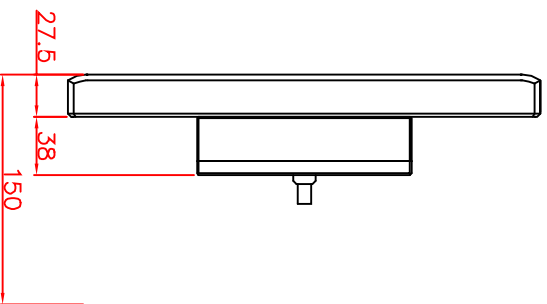

CP7000—0010—M122

Tilting adapter for
Rittal Tragsystem

1. Art.Nr. CP6527.000
2. Art.Nr. CP6529.000

main dimensions and
fixing points

dimensions in mm

rear view

right view

front view

4x cheese head screw M6x12