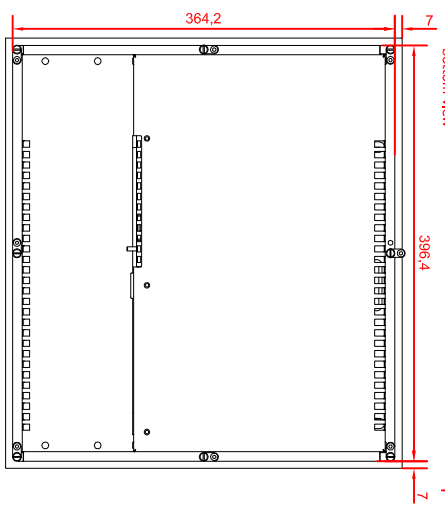

rear view  
width  
install measure

bottom view

rear view  
dimensions in mm

right view

CP8931-0001  
main dimensions

front view