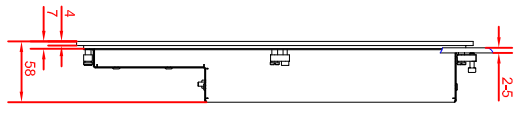

rear view  
width  
install measure

bottom view

rear view  
dimensions in mm

right view

CP8931-0001  
main dimensions

front view