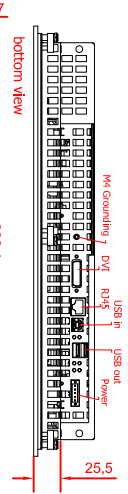

rear view  
width  
install measure

bottom view

rear view  
dimensions in mm

right view

CP8931-0001  
main dimensions

front view