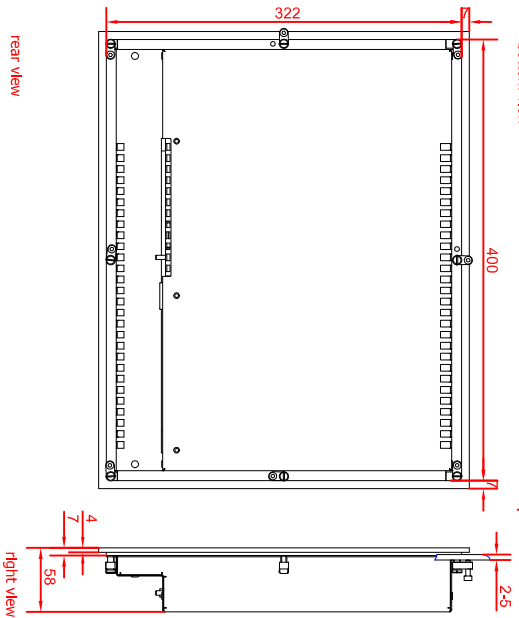

rear view
with
install measure

bottom view

rear view
dimensions in mm

right view

CP6921-0001
main dimensions

front view