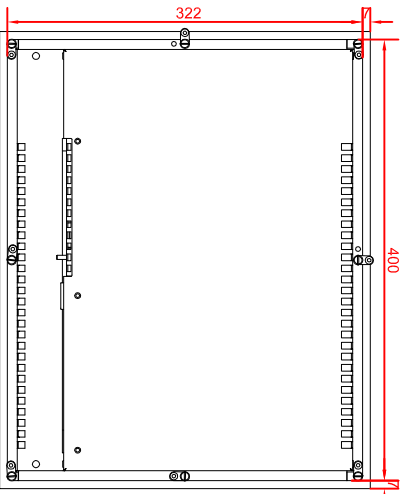

rear view with install measure

bottom view

rear view dimensions in mm

right view

CP6921-0000 main dimensions

front view