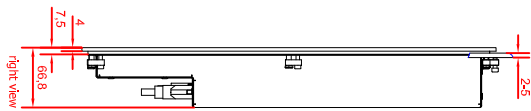

rear view
width
install measure

rear view
dimensions in mm

right view

CP6913-0001
main dimensions

front view