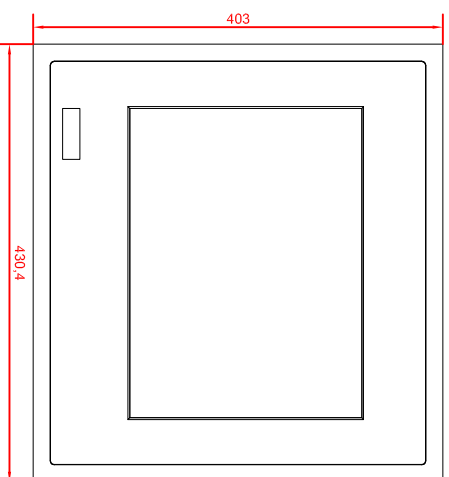

bottom view

rear view  
with  
install  
measure

rear view  
dimensions in mm

right view

CP8912-2000  
main dimensions

front view