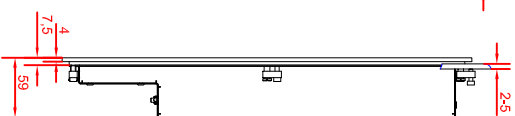

bottom view

rear view  
with  
install  
measure

rear view  
dimensions in mm

right view

CP8912-2000  
main dimensions

front view