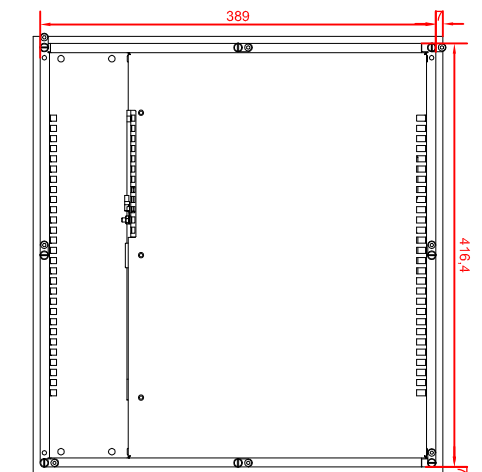

bottom view

rear view  
with  
install  
measure

rear view  
dimensions in mm

right view

CP8912-2000  
main dimensions

front view