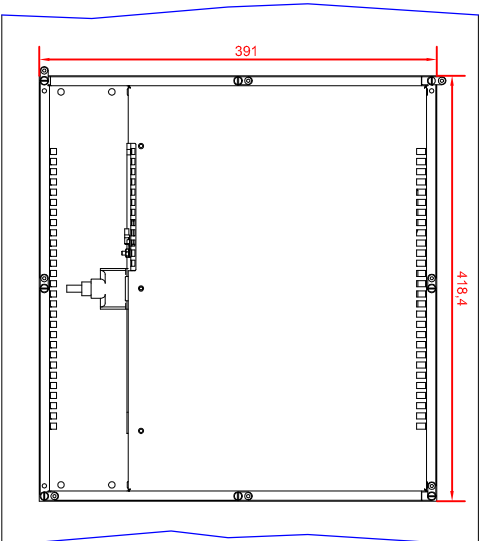

bottom view

rear view  
with  
install  
measure

rear view  
dimensions in mm

right view

CP8912-2000  
main dimensions

front view