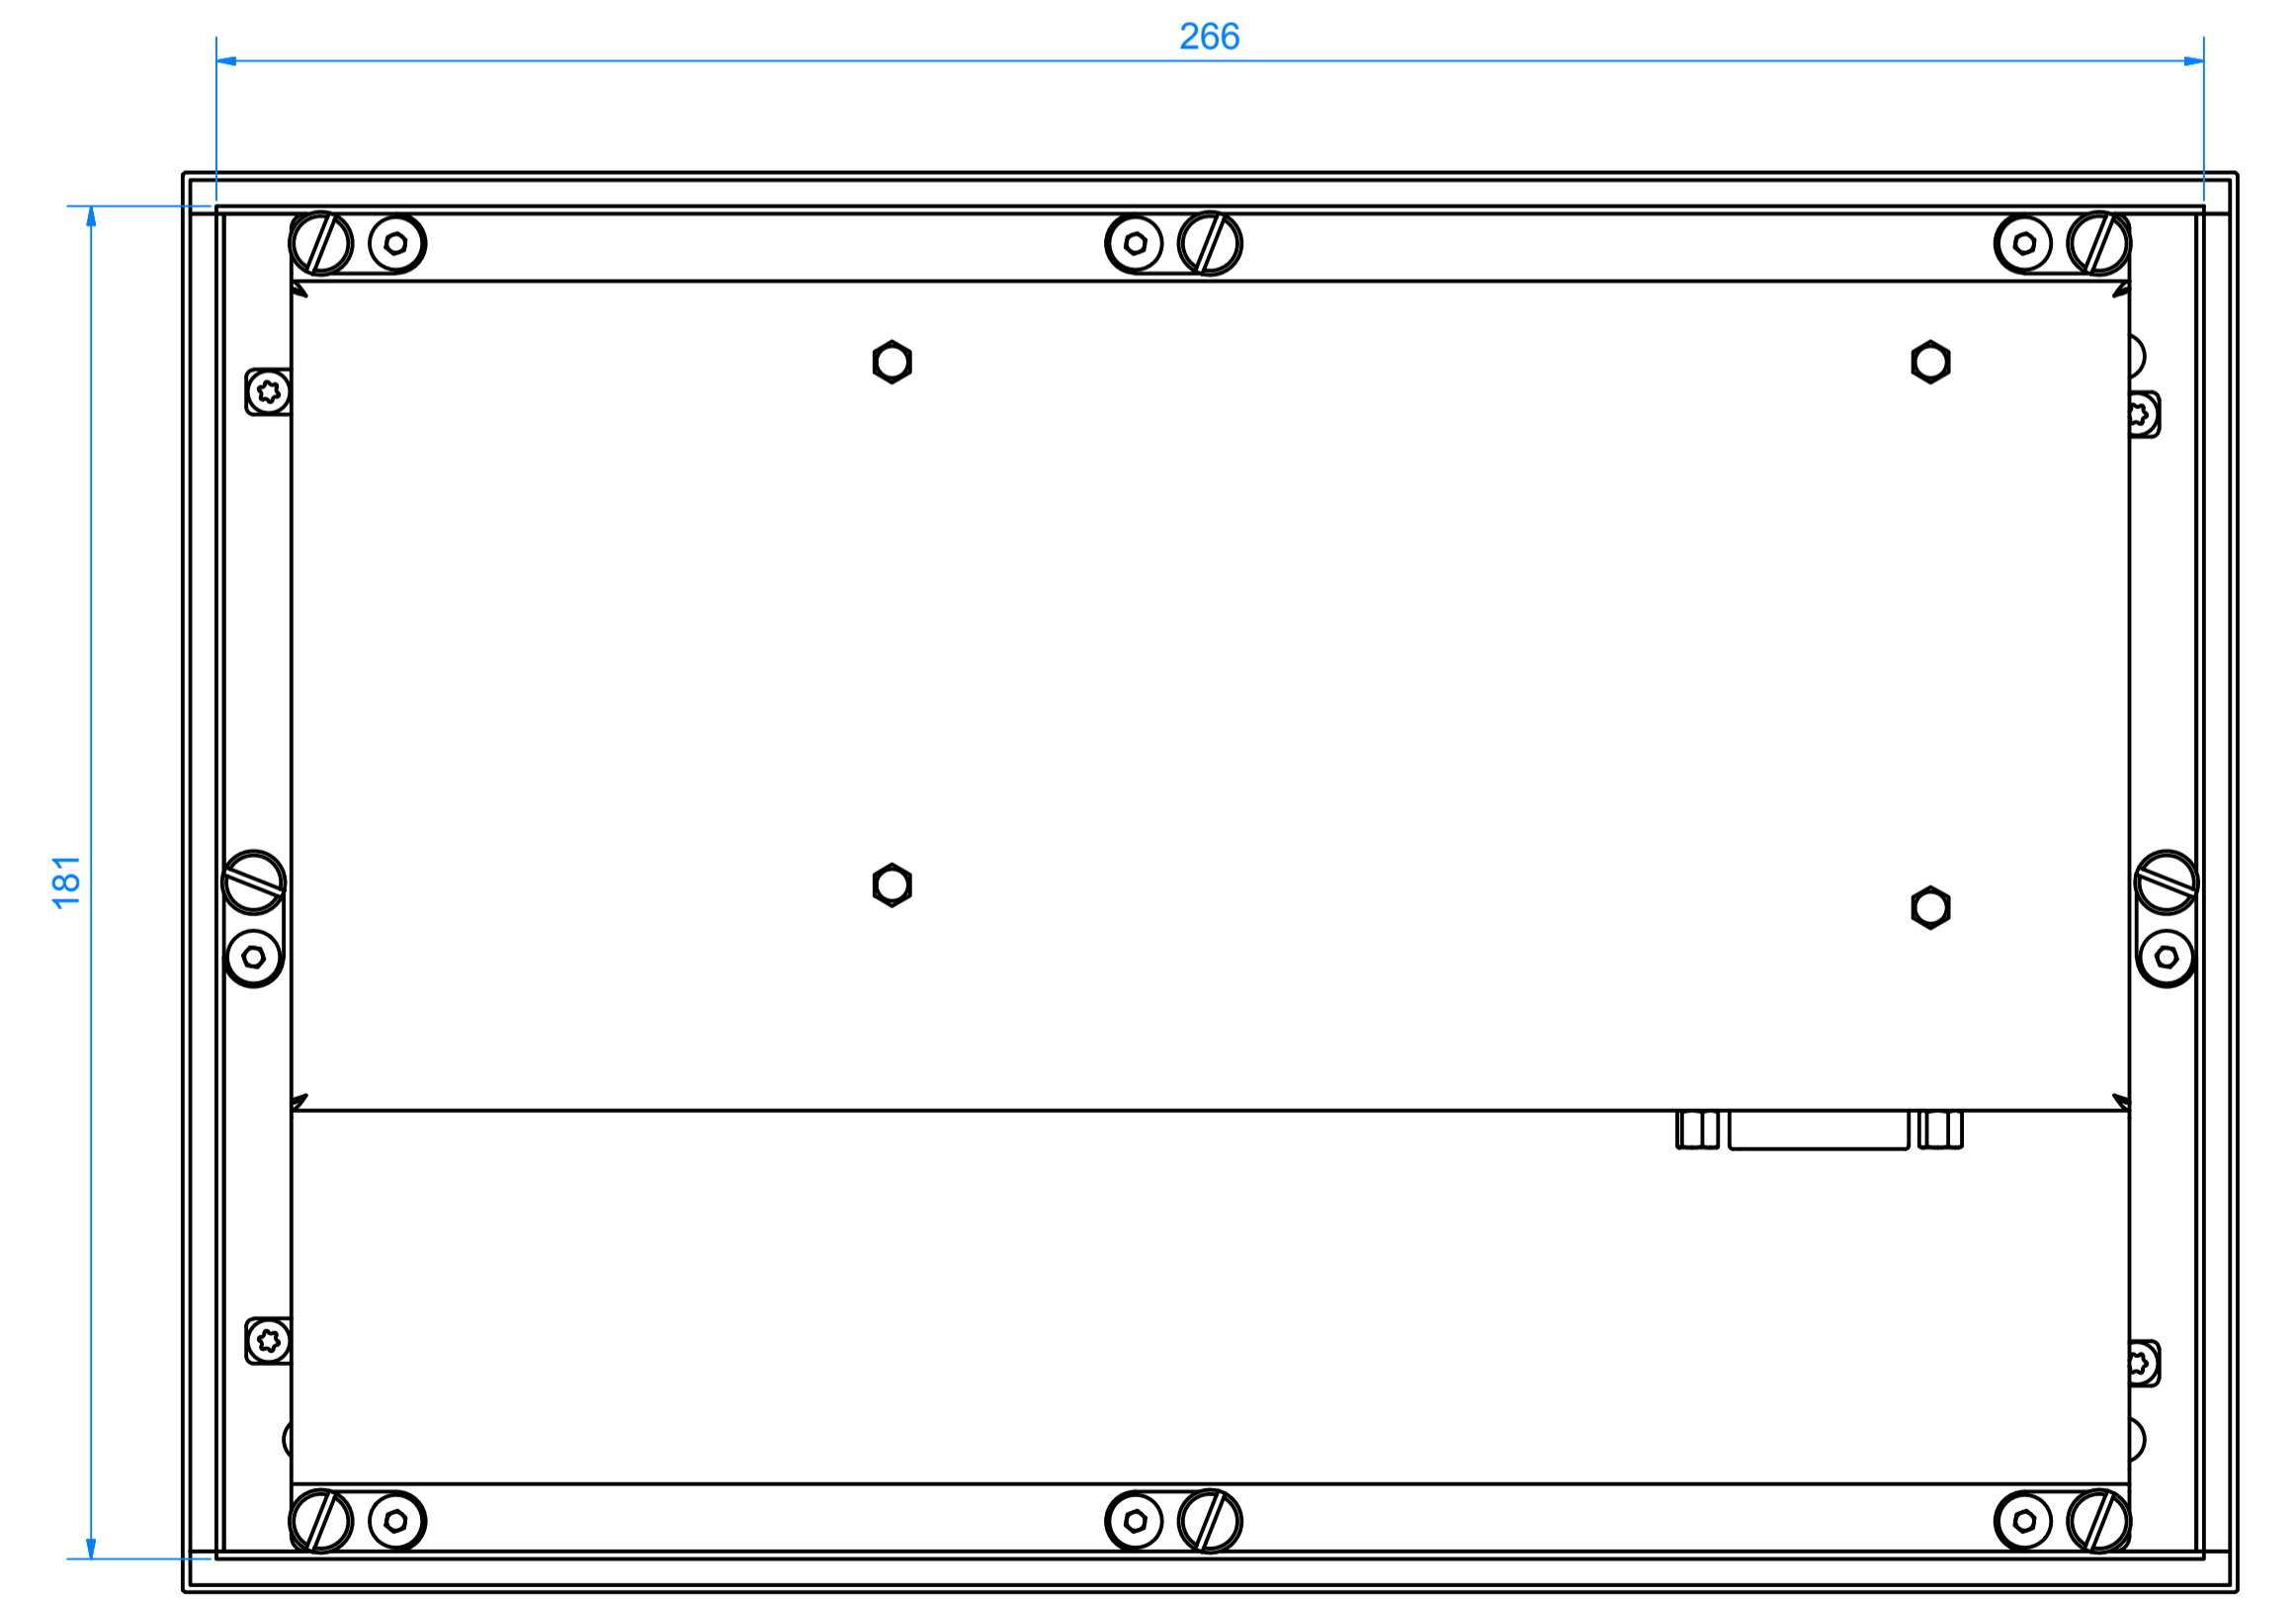

CP6900-0001  
main dimensions

front view

left view

rear view with install measure