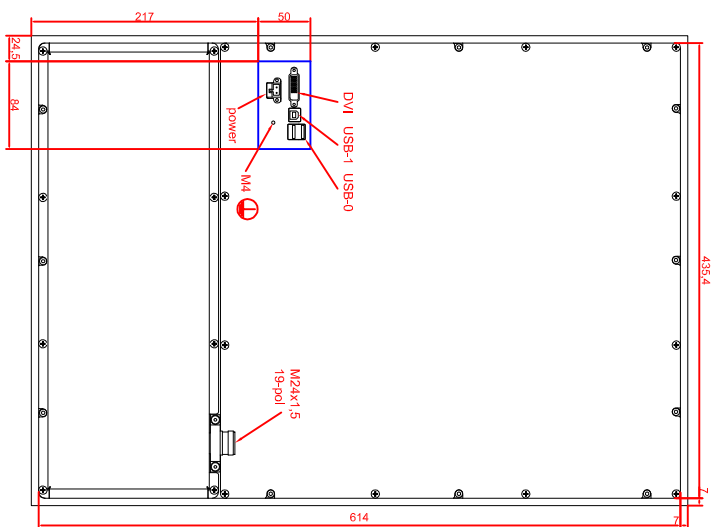

rear view
with
install measure

front view

top view

left view

rear view

CF6842-0000-E786
main dimensions and
fixing points
dimensions in mm