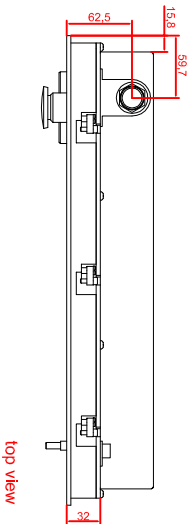

rear view
with
install measure

front view

top view

left view

rear view

CF6842-0000-E786
main dimensions and
fixing points
dimensions in mm