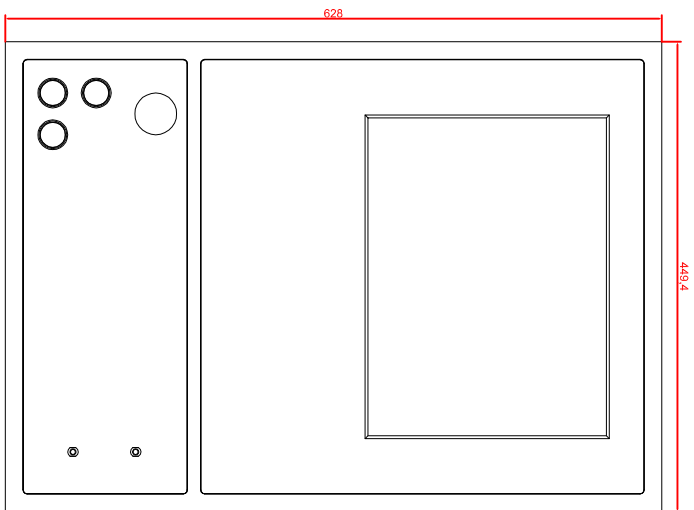

rear view
with
install measure

front view

top view

left view

rear view

CF6842-0000-E786
main dimensions and
fixing points
dimensions in mm