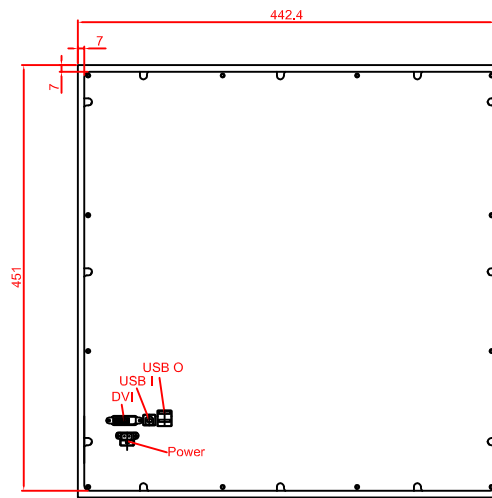

rear view with  
install measure

dimensions in mm

rear view

right view

CP6842-0000  
main dimensions

front view