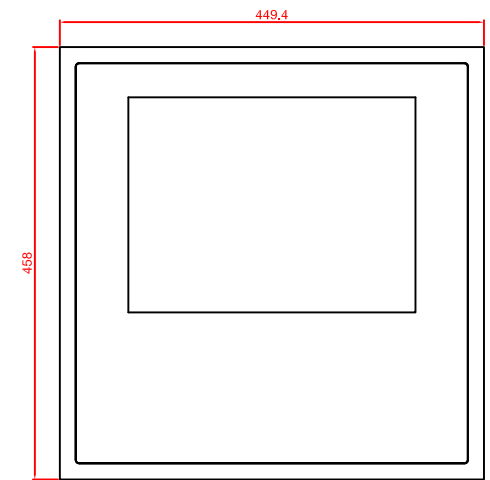

rear view with  
install measure

dimensions in mm

rear view

right view

CP6842-0000  
main dimensions

front view