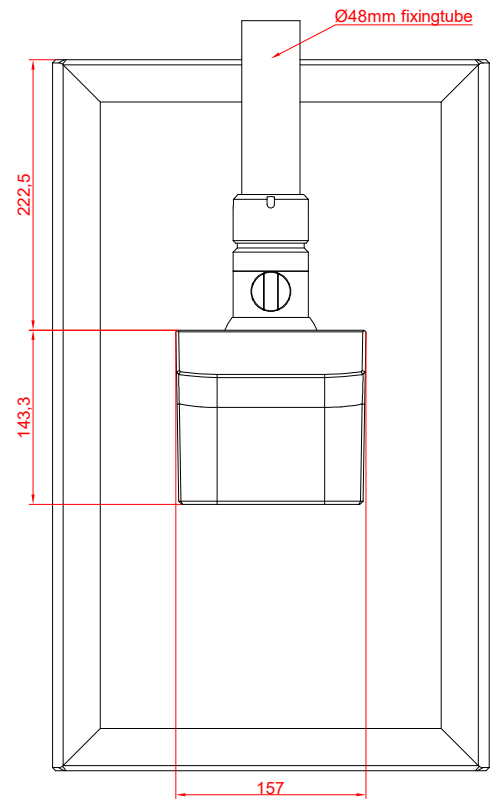

CP3924-0000
with
C9900-M575
C9900-M750

main dimensions and
fixing points

dimensions in mm

front view

side view

rear view

top view