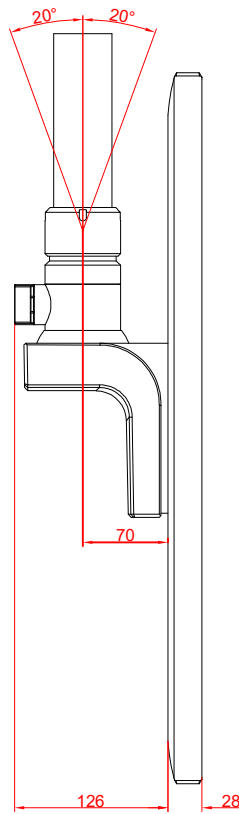

CP3924-0000
with
C9900-M575
C9900-M750

main dimensions and
fixing points

dimensions in mm

front view

side view

rear view

top view