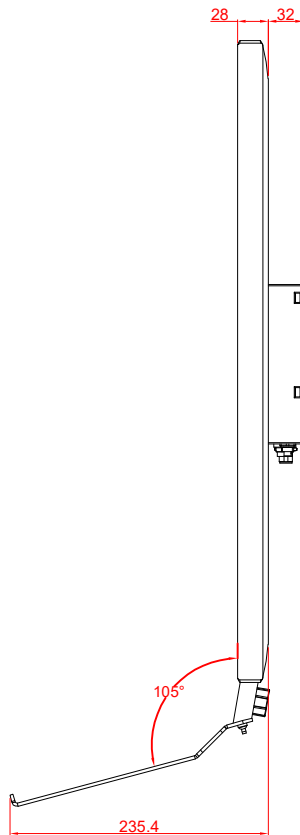

CP3924-0000
with
C9900-M575
C9900-M406

main dimensions and
fixing points

dimensions in mm

bottom view

rear view

side view

front view