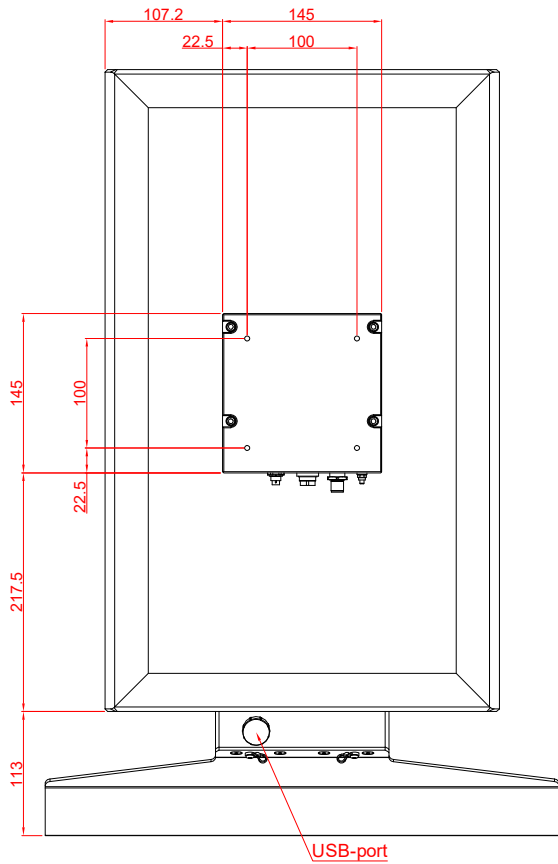

CP3924-0000
with
C9900-M575
C9900-M406

main dimensions and
fixing points

dimensions in mm

bottom view

rear view

side view

front view