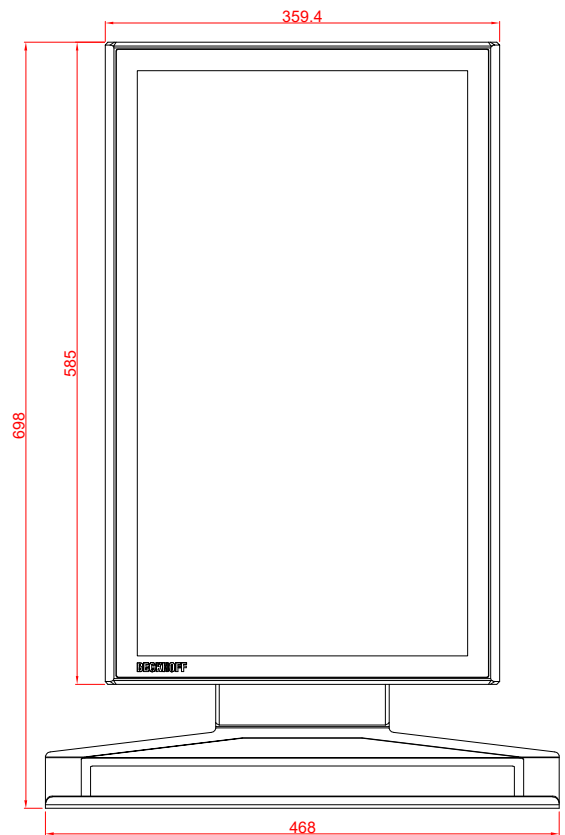

CP3924-0000
with
C9900-M575
C9900-M406

main dimensions and
fixing points

dimensions in mm

bottom view

rear view

side view

front view