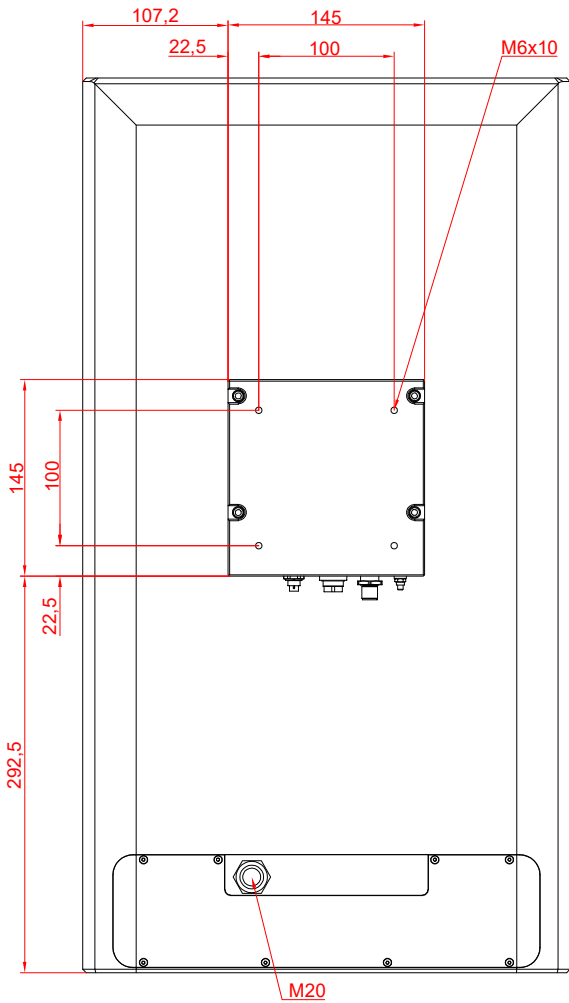

CP3924-0000
with
C9900-M575
C9900-G037

main dimensions and
fixing points

dimensions in mm

rear view

side view

front view