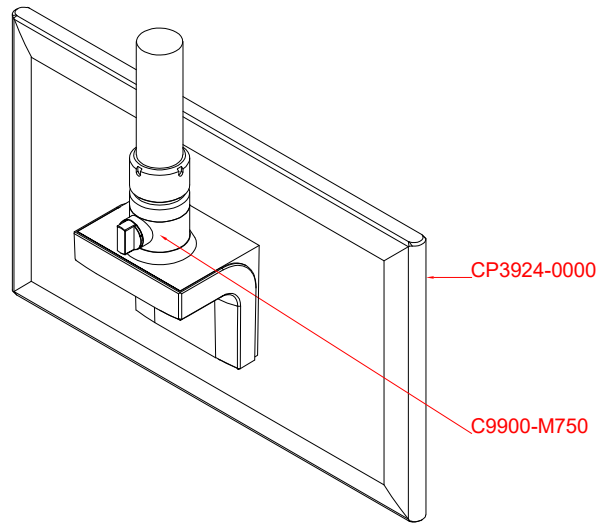

CP3924-0000
with
C9900-M750

main dimensions and
fixing points

dimensions in mm

front view

side view

rear view

top view