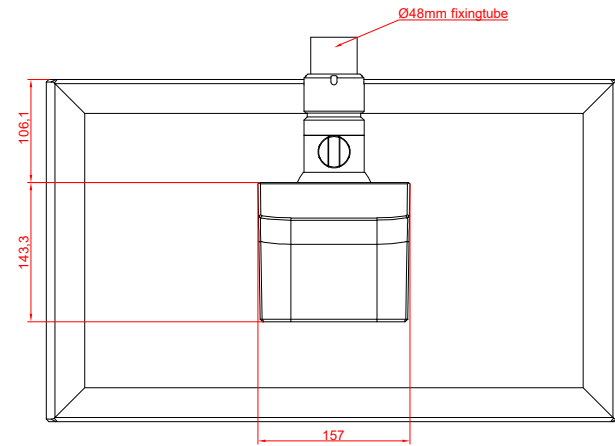

CP3924-0000
with
C9900-M750

main dimensions and
fixing points

dimensions in mm

front view

side view

rear view

top view