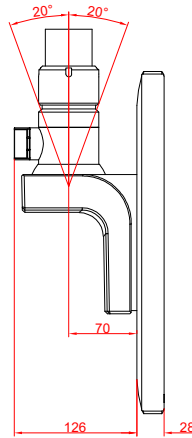

CP3924-0000
with
C9900-M750

main dimensions and
fixing points

dimensions in mm

front view

side view

rear view

top view