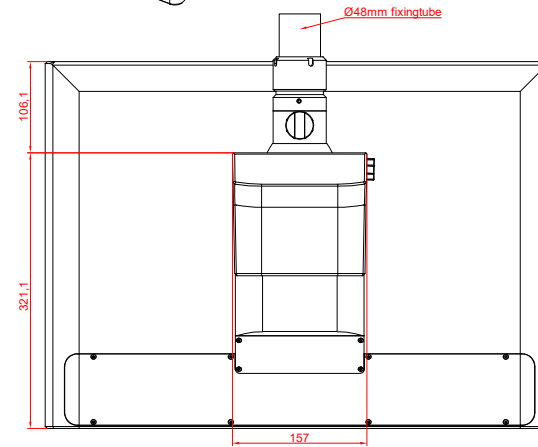

CP3924-0000
with
C9900-G027
C9900-M752
C9900-E274

main dimensions and
fixing points

dimensions in mm

front view

side view

rear view

top view