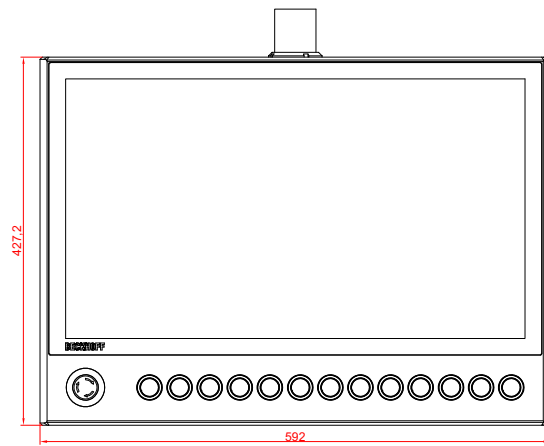

CP3924-0000  
with  
C9900-G027  
C9900-E274

main dimensions and  
fixing points

dimensions in mm

front view

side view

rear view

top view