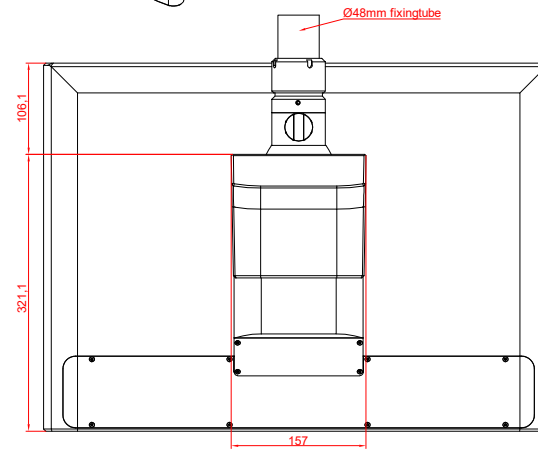

CP3924-0000  
with  
C9900-G027  
C9900-E274

main dimensions and  
fixing points

dimensions in mm

front view

side view

rear view

top view