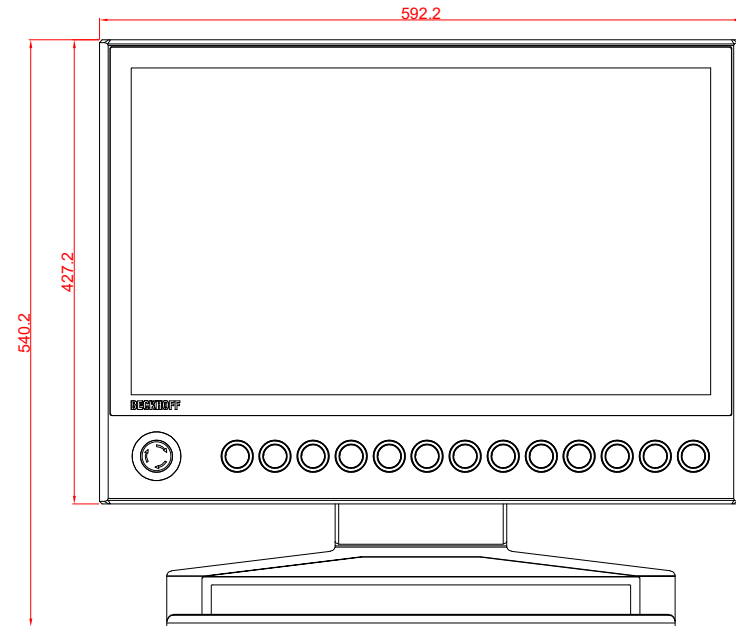

CP3924-0000
with
C9900-G027
C9900-M390
C9900-E274
C9900-M406

main dimensions and
fixing points

dimensions in mm

bottom view

rear view

side view

front view