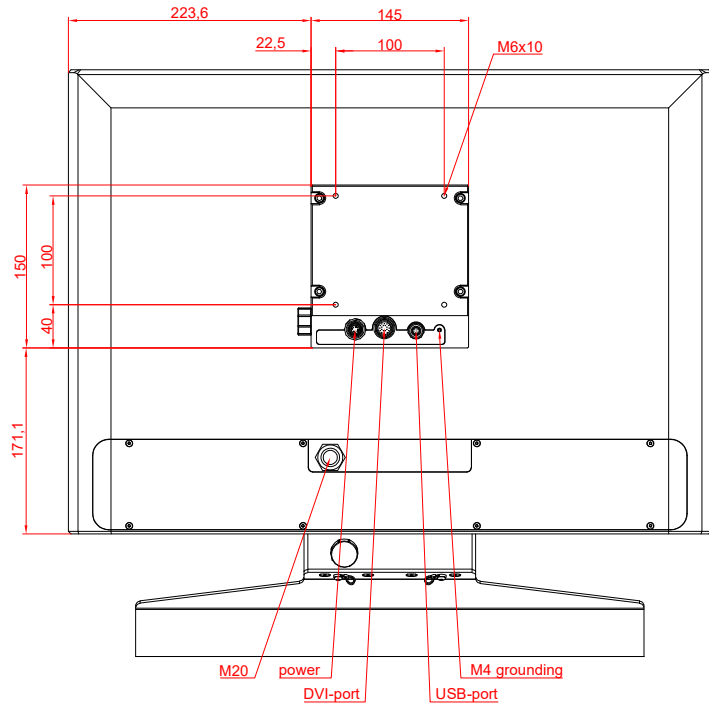

CP3924-0000
with
C9900-G027
C9900-M390
C9900-E274
C9900-M406

main dimensions and
fixing points

dimensions in mm

bottom view

rear view

side view

front view