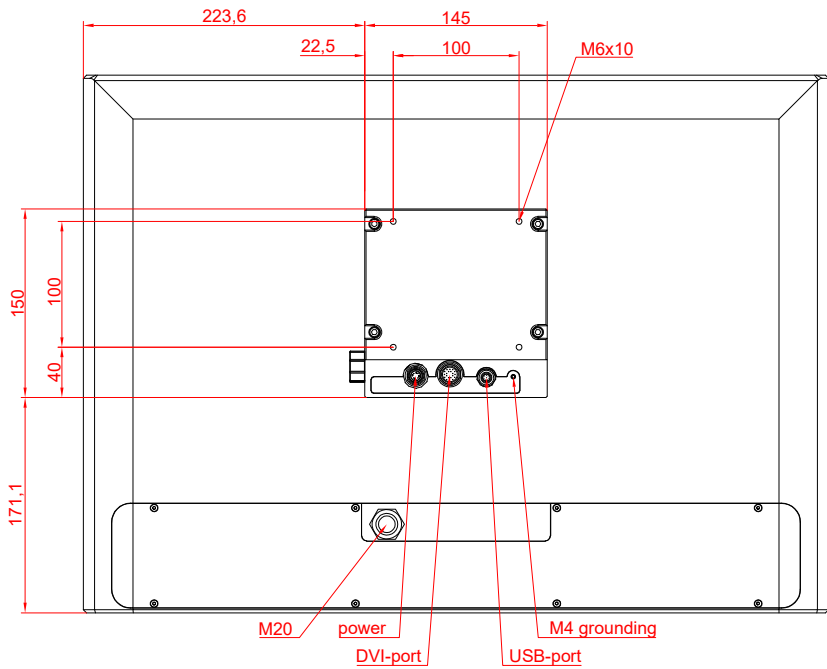

CP3924-0000  
with  
C9900-G027  
C9900-M390  
C9900-E274

main dimensions and  
fixing points

dimensions in mm

bottom view

rear view

side view

front view