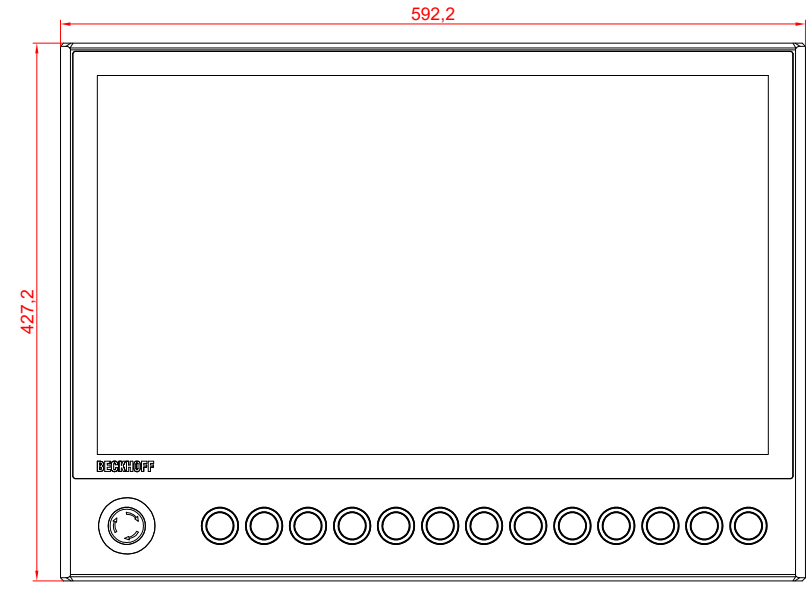

CP3924-0000  
with  
C9900-G027  
C9900-M390  
C9900-E274

main dimensions and  
fixing points

dimensions in mm

bottom view

rear view

side view

front view