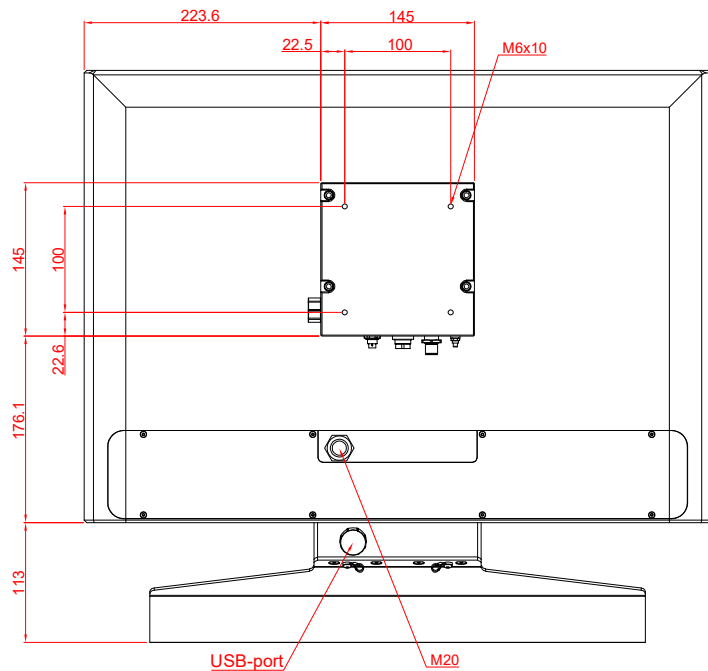

CP3924-0000  
with  
C9900-G027  
C9900-E274  
C9900-M406

main dimensions and  
fixing points

dimensions in mm

bottom view

rear view

side view

front view