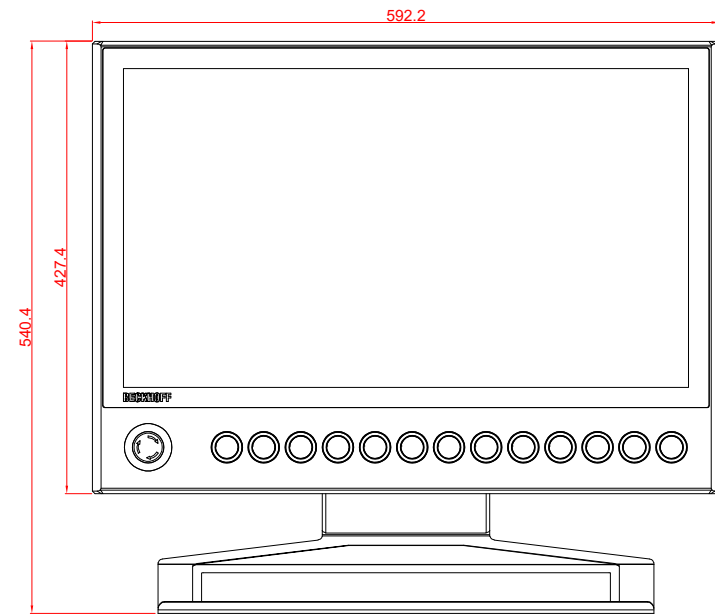

CP3924-0000  
with  
C9900-G027  
C9900-E274  
C9900-M406

main dimensions and  
fixing points

dimensions in mm

bottom view

rear view

side view

front view